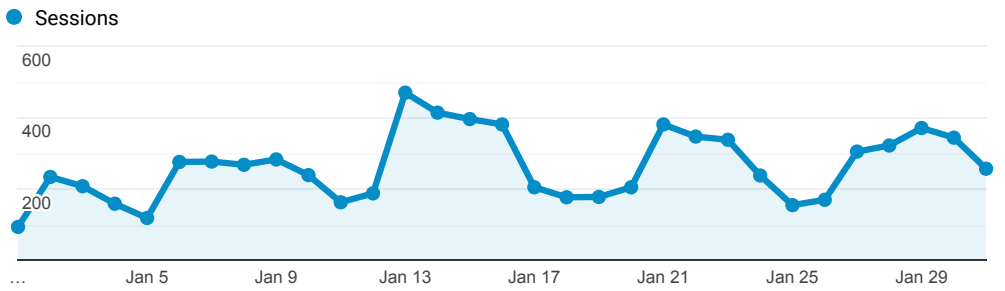

> Classic - Membership - Monthly Stats

Jan 1, 2020 - Jan 31, 2020

All Users
100.00% Sessions

Sessions

Top Referral Traffic

Source	Sessions
encore.coalliance.org	6,851
catalog.coolcat.org	2,730
encore.slcl.org	2,511
merlin.lib.umsystem.edu	2,379
coolcat.org	1,614
webpac.slcl.org	1,474
searchmobius.org	1,428
mobiusconsortium.org	1,016
mobius-encore.lib.umsystem.edu	727
encore.wdm.iowa.gov	658

Search Types

Event Label	Total Events	Sessions
Keyword	3,732	1,963
Title	2,607	1,387
Author	1,070	629
Keyword Search	757	334
Title Search	249	131
Subject	186	94
OCLC Number	169	65
Standard Number	155	94
Subject (Library of Congress)	85	68
Author Search	75	48