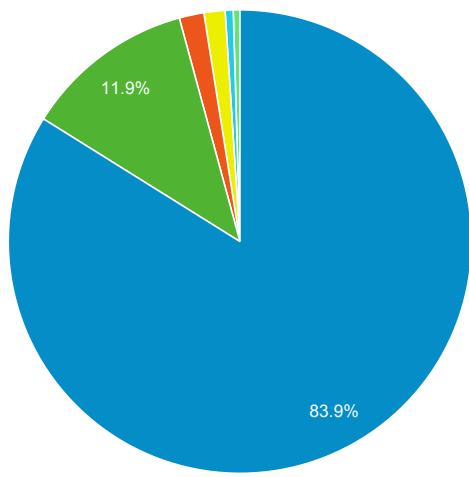

Event Label	Total Events	Sessions
Prospector Link Click	541	334

Prospector Catalogs to MOBIUS

Source	Sessions
encore.coalliance.org	35
prospector.coalliance.org	1

856 Link Clicks eMO & Sage ONLY

Event Label	Total Events	Sessions
eMO Link	27	16

Request Events - ID Help & Find Clu...

Event Label	Total Events	Sessions
Find Your Cluster Link - Classic	324	248

Material Type by Record View

Event Label	Total Events	Sessions
(not set)	82,463	19,204
book	11,697	4,962
ebook	1,692	752
film	1,449	492
musicalsound	552	153
cdbook	172	124
printedmusic	128	36
computerfile	59	30
manuscript	47	30
map	20	12