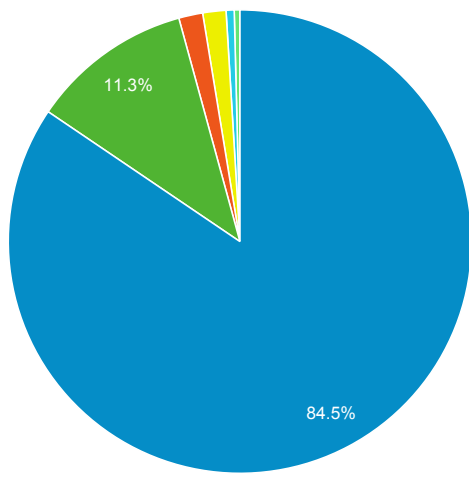

Material Type by Record View

Event Label	Total Events	Sessions
(not set)	84,126	18,423
book	11,229	4,627
ebook	1,665	778
film	1,615	500
musicalsound	561	171
cdbook	222	139
manuscript	67	37
printedmusic	38	23
computerfile	32	18
kit	13	4

Navigation Button Clicks

Event Label	Total Events	Sessions
Start Over	2,206	1,538
Regular Display	1,418	948
Return to Browse	525	179
Next Record	445	98
Previous Record	129	60
MARC Display	103	53
Modify Search	91	58
Limit/Sort Search	76	50
Log off	62	59
Another Search	53	50

External Link Clicks

Event Label	Total Events	Sessions
Find your library or cluster.	748	628
Prospector Link Click	436	323
MOBIUS Librarieshttps://mobiusconsortium.org/branch-map	238	217
eMO External Link Click	104	95
See display by cluster)	46	43
https://www.surveymonkey.com/r/7FBLJKR	29	28