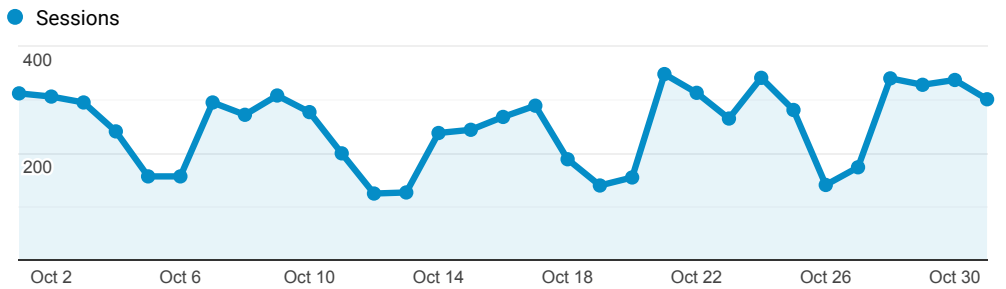

## > Classic - Membership - Monthly Stats

Oct 1, 2019 - Oct 31, 2019

All Users  
100.00% Sessions

### Sessions

### Direct traffic vs Referred by cluster ...

Traffic Type	Sessions
referral	5,988
direct	1,693

### Navigation Button Clicks

Event Label	Total Events	Sessions
Start Over	2,206	1,538
Regular Display	1,418	948
Return to Browse	525	179
Next Record	445	98
Previous Record	129	60
MARC Display	103	53
Modify Search	91	58
Limit/Sort Search	76	50
Log off	62	59
Another Search	53	50