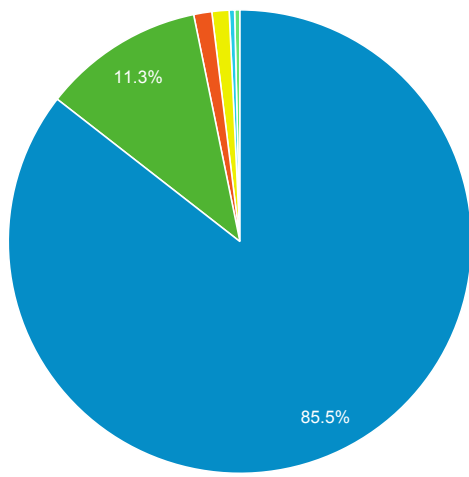

Material Type by Record View

(not set) book ebook film musicalsound Other

Direct traffic vs Referred by cluster ...

Traffic Type	Sessions
referral	5,900
direct	1,497

MOBIUS to Prospector Catalog

Event Label	Total Events	Sessions
Prospector Link Click	489	361

Prospector Catalogs to MOBIUS

Source	Sessions
encore.coalliance.org	32
prospector.coalliance.org	4

856 Link Clicks eMO & Sage ONLY

Event Label	Total Events	Sessions
eMO Link	19	12

Request Events - ID Help & Find Clu...

Event Label	Total Events	Sessions
Find Your Cluster Link - Classic	717	558
ID Help Button Link - Classic	60	41

Material Type by Record View

Event Label	Total Events	Sessions
(not set)	95,817	18,678
book	12,611	4,687
ebook	1,414	654
film	1,343	427
musicalsound	421	118
cdbook	239	133
manuscript	84	42
printedmusic	53	26
computerfile	12	10
map	12	4