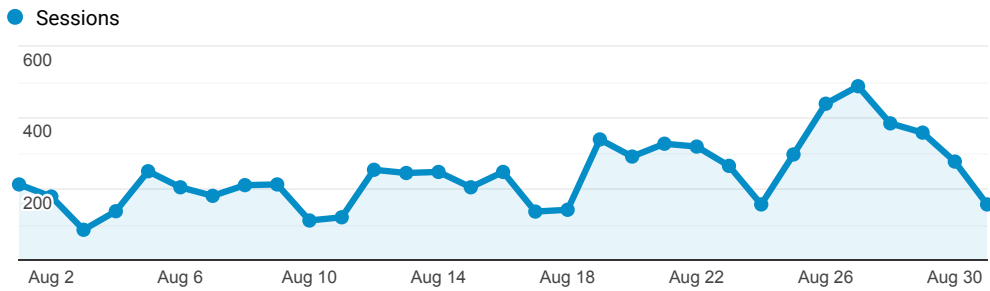

> Classic - Membership - Monthly Stats

Aug 1, 2019 - Aug 31, 2019

All Users
100.00% Sessions

Sessions

Top Referral Traffic

Source	Sessions
encore.coalliance.org	6,610
coolcat.org	3,941
catalog.coolcat.org	2,643
merlin.lib.umsystem.edu	2,405
encore.slcl.org	2,174
webpac.slcl.org	1,293
searchmobius.org	1,113
encore.wdm.iowa.gov	865
mobiusconsortium.org	845
mobius-encore.lib.umsystem.edu	571

Search Types

Event Label	Total Events	Sessions
Keyword	3,294	1,708
Title	2,839	1,359
Author	1,159	676
Keyword Search	707	310
Subject	304	96
Standard Number	249	132
Title Search	216	128
Limit/Sort Search	161	80
Subject (Library of Congress)	150	88
Author Search	102	59

Material Type by Record View

(not set) book ebook film musicalsound Other

Direct traffic vs Referred by cluster ...

Traffic Type	Sessions
referral	5,900
direct	1,497

MOBIUS to Prospector Catalog

Event Label	Total Events	Sessions
Prospector Link Click	489	361

Navigation Button Clicks

Event Label	Total Events	Sessions
Start Over	2,227	1,540
Regular Display	1,492	1,000
Next Record	1,203	111
Return to Browse	684	216
Previous Record	163	69
Limit/Sort Search	149	79
Log off	70	60
Modify Search	63	48
MARC Display	52	39
Another Search	46	45