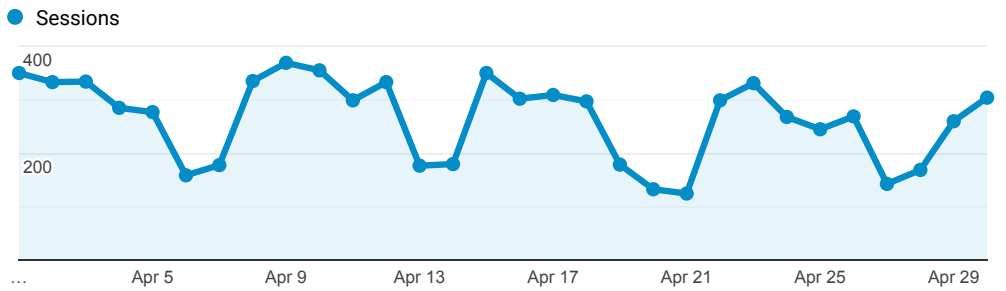

> Classic - Membership - Monthly Stats

Apr 1, 2019 - Apr 30, 2019

All Users
100.00% Sessions

Sessions

Top Referral Traffic

Source	Sessions
encore.coalliance.org	5,536
coolcat.org	3,504
merlin.lib.umsystem.edu	2,150
catalog.coolcat.org	2,016
swan.searchmobius.org	1,323
searchmobius.org	1,093
encore.wdm.iowa.gov	610
rivershare.polarislibrary.com	534
mobius-encore.lib.umsystem.edu	509
avalon.searchmobius.org	506

Search Types

Event Label	Total Events	Sessions
Title	4,592	1,288
Keyword	3,240	1,642
Author	1,132	556
Keyword Search	836	305
Standard Number	273	105
Title Search	218	120
Subject	162	76
OCLC Number	139	69
LC Call Number	92	35
Limit/Sort Search	90	49

Material Type by Record View

(not set) book ebook film musicalsound Other

Direct traffic vs Referred by cluster ...

Traffic Type	Sessions
referral	6,493
direct	1,372

MOBIUS to Prospector Catalog

Event Label	Total Events	Sessions
Prospector Link Click	419	290