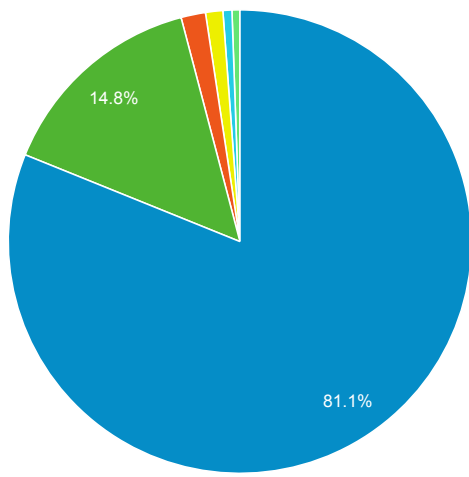

Material Type by Record View

(not set) book ebook film musicalsound Other

Direct traffic vs Referred by cluster ...

Traffic Type	Sessions
referral	6,493
direct	1,372

MOBIUS to Prospector Catalog

Event Label	Total Events	Sessions
Prospector Link Click	419	290

Prospector Catalogs to MOBIUS

Source	Sessions
encore.coalliance.org	42
prospector.coalliance.org	5

856 Link Clicks eMO & Sage ONLY

Event Label	Total Events	Sessions
eMO Link	11	6

Request Events - ID Help & Find Clu...

Event Label	Total Events	Sessions
Find Your Cluster Link - Classic	466	363
ID Help Button Link - Classic	75	48

Material Type by Record View

Event Label	Total Events	Sessions
(not set)	74,352	14,586
book	13,562	4,529
ebook	1,566	755
film	1,106	408
musicalsound	573	150
printedmusic	215	58
cdbook	165	95
manuscript	72	47
computerfile	34	24
emo_ebooks_red	6	5