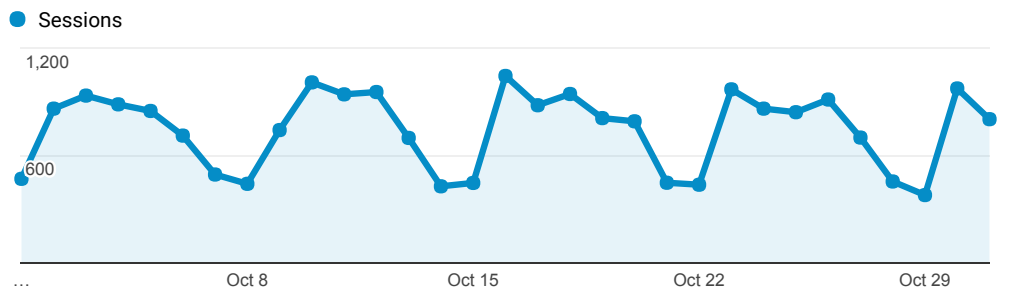

> **Classic - Membership - Monthly Stats**

Oct 1, 2017 - Oct 31, 2017

 All Users
100.00% Sessions

Sessions

Top Referral Traffic

Source	Sessions
searchmobius.org	5,546
encore.coalliance.org	4,255
coolcat.org	3,352
kc-towers.searchmobius.org	2,223
bridges.searchmobius.org	2,176
catalog.coolcat.org	1,709
swan.searchmobius.org	1,697
shib-idp.umssystem.edu	1,591
archway.searchmobius.org	1,202
avalon.searchmobius.org	1,130

Search Types

Event Label	Total Events	Sessions
Title	3,737	1,605
Keyword	3,064	1,690
Author	1,058	651
Keyword Search	734	310
Title Search	292	123
OCLC Number	271	123
Standard Number	168	122
Limit/Sort Search	163	87
Subject	151	81
Standard Number Search	107	53

Direct traffic vs Referred by cluster ...

Traffic Type	Sessions
referral	22,189
direct	779

MOBIUS to Prospector Catalog

Event Label	Total Events	Sessions
Prospector Link Click	614	475

Prospector Catalogs to MOBIUS

Navigation Button Clicks

Event Label	Total Events	Sessions
Start Over	1,627	1,256
Regular Display	1,214	883
Next Record	1,059	121
Return to Browse	489	175
Previous Record	144	60
Limit/Sort Search	121	78
MARC Display	88	66
Modify Search	67	52
Another Search	50	47
Home	45	42