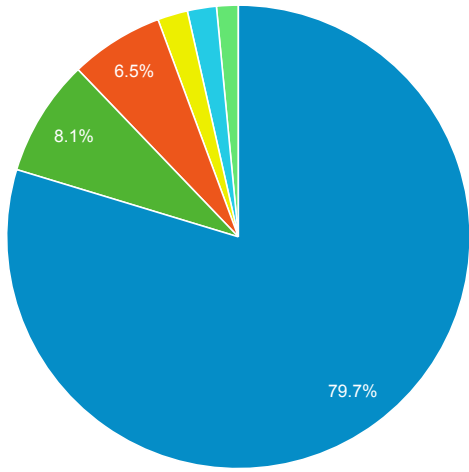

Material Type by Record View

■ book
■ ebook
■ film
■ musicalsound
■ cdbook
■ Other

Material Type by Record View

Event Label	Total Events	Sessions
book	13,885	5,519
ebook	1,419	757
film	1,137	380
musicalsound	366	133
cdbook	353	156
emo_ebooks_red	100	84
manuscript	75	50
printedmusic	52	29
computerfile	29	23
map	5	4

Navigation Button Clicks

Event Label	Total Events	Sessions
Start Over	1,627	1,256
Regular Display	1,214	883
Next Record	1,059	121
Return to Browse	489	175
Previous Record	144	60
Limit/Sort Search	121	78
MARC Display	88	66
Modify Search	67	52
Another Search	50	47
Home	45	42