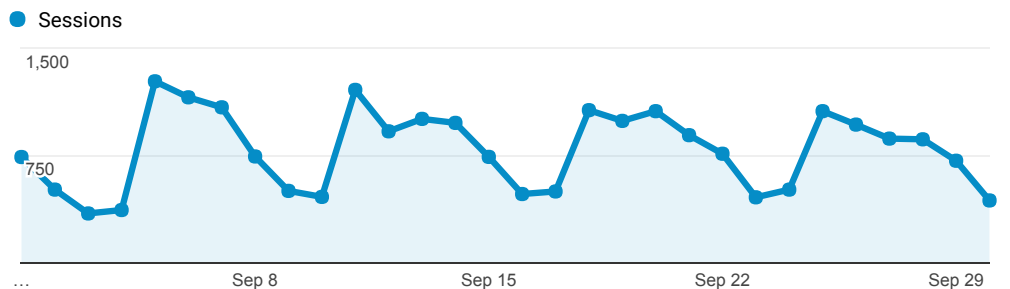

## > Classic - Membership - Monthly Stats

Sep 1, 2017 - Sep 30, 2017

All Users  
100.00% Sessions

### Sessions

### Direct traffic vs Referred by cluster ...

Traffic Type	Sessions
referral	22,799
direct	810

## Navigation Button Clicks

Event Label	Total Events	Sessions
Start Over	1,806	1,351
Regular Display	1,360	947
Next Record	411	97
Return to Browse	351	158
Previous Record	184	73
Home	69	54
Limit/Sort Search	65	53
Another Search	57	49
Modify Search	55	41
Save Record	45	20