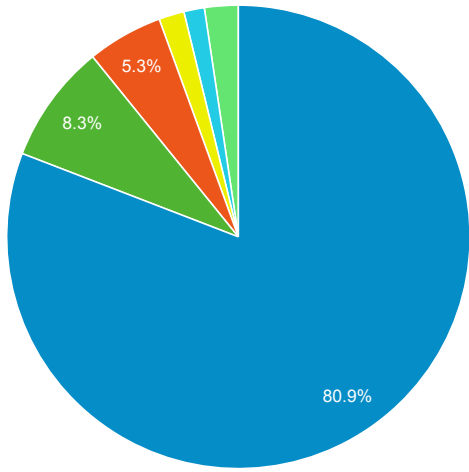

Material Type by Record View

■ book
■ ebook
■ film
■ musicalsound
■ cdbook
■ Other

Material Type by Record View

Event Label	Total Events	Sessions
book	13,987	5,596
ebook	1,438	717
film	913	378
musicalsound	306	125
cdbook	248	154
emo_ebooks_red	139	93
printedmusic	121	39
manuscript	84	48
map	35	10
computerfile	12	8

Navigation Button Clicks

Event Label	Total Events	Sessions
Start Over	1,806	1,351
Regular Display	1,360	947
Next Record	411	97
Return to Browse	351	158
Previous Record	184	73
Home	69	54
Limit/Sort Search	65	53
Another Search	57	49
Modify Search	55	41
Save Record	45	20