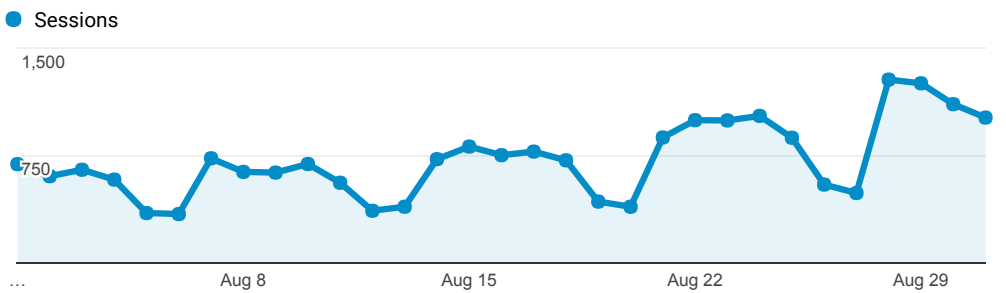

> Classic - Membership - Monthly Stats

Aug 1, 2017 - Aug 31, 2017

All Users
100.00% Sessions

Sessions

Top Referral Traffic

Source	Sessions
searchmobius.org	4,949
encore.coalliance.org	4,583
coolcat.org	3,966
shib-idp.umsystem.edu	1,738
catalog.coolcat.org	1,675
bridges.searchmobius.org	1,672
swan.searchmobius.org	1,241
prospector.coalliance.org	821
lance.searchmobius.org	812
archway.searchmobius.org	787

Search Types

Event Label	Total Events	Sessions
Title	3,742	1,714
Keyword	3,340	1,631
Author	1,357	775
Keyword Search	734	333
Title Search	278	140
Standard Number	225	111
Subject	164	83
Standard Number Search	106	62
OCLC Number	101	68
Author Search	96	66

Direct traffic vs Referred by cluster ...

Traffic Type	Sessions
referral	21,693
direct	571

MOBIUS to Prospector Catalog

Event Label	Total Events	Sessions
Prospector Link Click	576	420

Prospector Catalogs to MOBIUS

Navigation Button Clicks

Event Label	Total Events	Sessions
Start Over	2,035	1,418
Regular Display	1,320	934
Return to Browse	384	164
Next Record	288	87
Previous Record	127	58
MARC Display	114	67
Modify Search	72	51
Home	50	43
Another Search	46	37
Limit/Sort Search	46	38