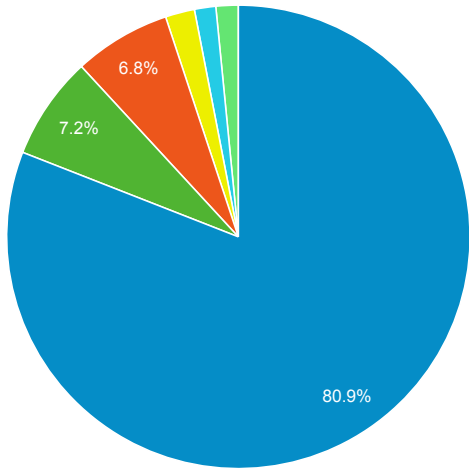

Material Type by Record View

■ book
■ ebook
■ film
■ musicalsound
■ cdbook
■ Other

Material Type by Record View

Event Label	Total Events	Sessions
book	12,774	5,212
ebook	1,137	614
film	1,068	425
musicalsound	322	104
cdbook	235	144
emo_ebooks_red	75	58
manuscript	66	34
map	40	6
printedmusic	37	18
computerfile	20	12

Navigation Button Clicks

Event Label	Total Events	Sessions
Start Over	2,035	1,418
Regular Display	1,320	934
Return to Browse	384	164
Next Record	288	87
Previous Record	127	58
MARC Display	114	67
Modify Search	72	51
Home	50	43
Another Search	46	37
Limit/Sort Search	46	38