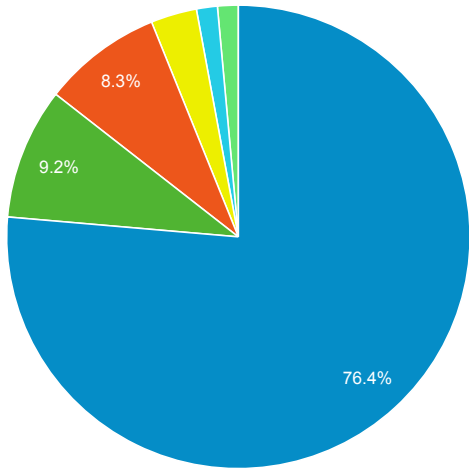

Material Type by Record View

■ book
■ film
■ ebook
■ musicalsound
■ cdbook
■ Other

Material Type by Record View

Event Label	Total Events	Sessions
book	11,451	4,176
film	1,376	456
ebook	1,250	579
musicalsound	481	166
cdbook	219	133
printedmusic	69	34
emo_ebooks_red	60	42
manuscript	46	34
map	22	8
computerfile	16	12

Navigation Button Clicks

Event Label	Total Events	Sessions
Start Over	1,491	1,038
Regular Display	1,171	809
Next Record	446	108
Return to Browse	386	140
Previous Record	132	60
Home	89	69
MARC Display	86	51
Limit/Sort Search	50	44
Another Search	45	39
Log off	33	32