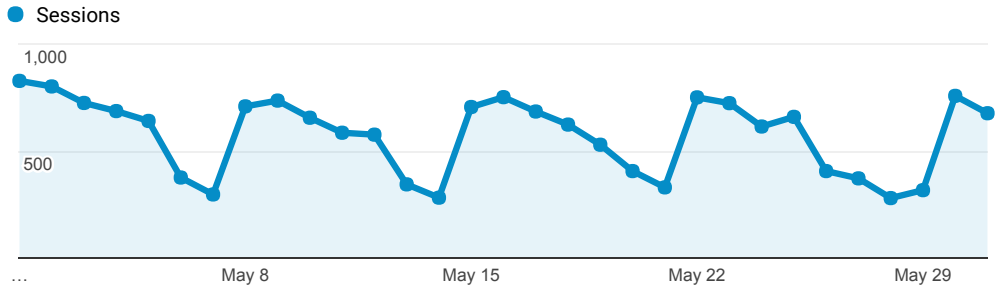

> **Classic - Membership - Monthly Stats**

May 1, 2017 - May 31, 2017

 **All Users**
 100.00% Sessions

Sessions

Top Referral Traffic

Source	Sessions
searchmobius.org	4,384
coolcat.org	4,195
encore.coalliance.org	4,090
kansascity.searchmobius.org	1,587
bridges.searchmobius.org	1,400
shib-idp.umssystem.edu	1,247
catalog.coolcat.org	1,075
swan.searchmobius.org	869
arthur.searchmobius.org	765
tulsalibrary.org	700

Search Types

Event Label	Total Events	Sessions
Title	3,251	1,437
Keyword	2,497	1,177
Author	1,048	610
Keyword Search	475	201
Standard Number	210	84
Title Search	174	91
Subject	169	85
Government Document Number	156	15
Journals, Magazines, Papers	86	42
Author Search	85	55

Direct traffic vs Referred by cluster ...

Traffic Type	Sessions
referral	17,213
direct	539

MOBIUS to Prospector Catalog

Event Label	Total Events	Sessions
Prospector Link Click	461	334

Prospector Catalogs to MOBIUS

Navigation Button Clicks

Event Label	Total Events	Sessions
Start Over	1,491	1,038
Regular Display	1,171	809
Next Record	446	108
Return to Browse	386	140
Previous Record	132	60
Home	89	69
MARC Display	86	51
Limit/Sort Search	50	44
Another Search	45	39
Log off	33	32