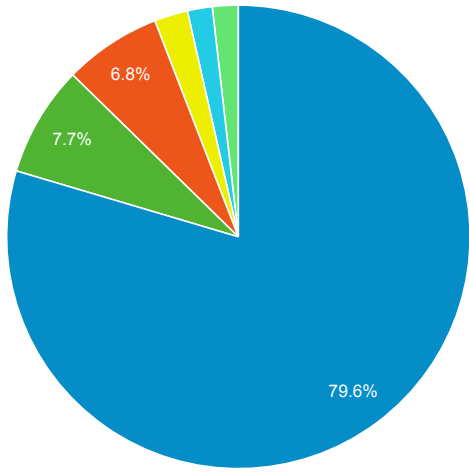

Material Type by Record View

■ book
■ ebook
■ film
■ musicalsound
■ cdbook
■ Other

Material Type by Record View

Event Label	Total Events	Sessions
book	13,819	5,200
ebook	1,341	663
film	1,182	409
musicalsound	406	131
cdbook	301	160
emo_ebooks_red	88	77
printedmusic	88	34
manuscript	83	47
computerfile	22	13
map	16	6

Navigation Button Clicks

Event Label	Total Events	Sessions
Start Over	1,505	1,159
Regular Display	1,258	908
Return to Browse	569	183
Next Record	447	112
Home	191	125
Previous Record	157	63
Limit/Sort Search	107	57
MARC Display	81	58
Modify Search	53	39
Log off	50	36