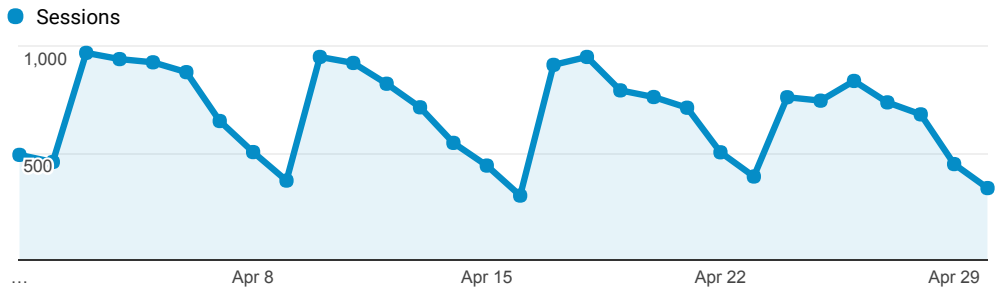

> **Classic - Membership - Monthly Stats**

Apr 1, 2017 - Apr 30, 2017

 **All Users**
 100.00% Sessions

Sessions

Top Referral Traffic

Source	Sessions
searchmobius.org	4,612
coolcat.org	4,308
encore.coalliance.org	4,040
swan.searchmobius.org	1,494
shib-idp.umssystem.edu	1,481
bridges.searchmobius.org	1,367
catalog.coolcat.org	1,313
kansascity.searchmobius.org	1,168
archway.searchmobius.org	977
prospector.coalliance.org	842

Search Types

Event Label	Total Events	Sessions
Title	3,360	1,530
Keyword	2,611	1,385
Author	1,145	584
Keyword Search	532	231
Government Document Number	389	22
Title Search	249	126
Subject	207	101
Standard Number	176	78
Limit/Sort Search	141	64
Journals, Magazines, Papers	112	45

Direct traffic vs Referred by cluster ...

Traffic Type	Sessions
referral	19,721
direct	644

MOBIUS to Prospector Catalog

Event Label	Total Events	Sessions
Prospector Link Click	504	340

Prospector Catalogs to MOBIUS

Navigation Button Clicks

Event Label	Total Events	Sessions
Start Over	1,505	1,159
Regular Display	1,258	908
Return to Browse	569	183
Next Record	447	112
Home	191	125
Previous Record	157	63
Limit/Sort Search	107	57
MARC Display	81	58
Modify Search	53	39
Log off	50	36