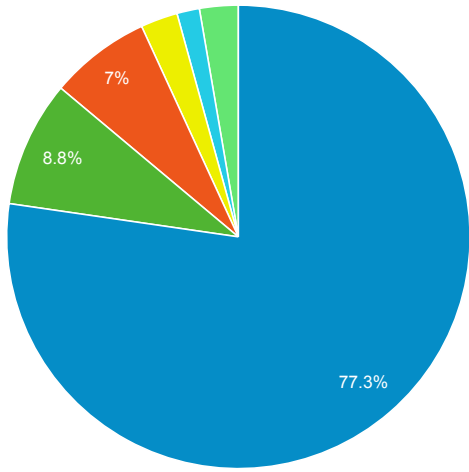

Material Type by Record View

■ book
■ ebook
■ film
■ musicalsound
■ cdbook
■ Other

Material Type by Record View

Event Label	Total Events	Sessions
book	15,321	5,880
ebook	1,744	798
film	1,396	490
musicalsound	513	136
cdbook	312	162
printedmusic	210	53
manuscript	135	55
emo_ebooks_red	107	65
map	41	12
computerfile	19	15

Navigation Button Clicks

Event Label	Total Events	Sessions
Start Over	1,865	1,370
Regular Display	1,521	1,090
Next Record	558	144
Return to Browse	496	195
Previous Record	201	85
Home	129	106
MARC Display	100	69
Another Search	59	54
Limit/Sort Search	49	42
Modify Search	49	42