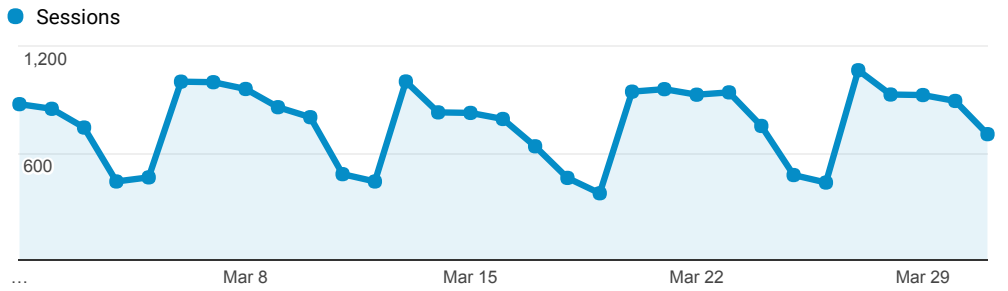

> **Classic - Membership - Monthly Stats**

Mar 1, 2017 - Mar 31, 2017

 **All Users**  
 100.00% Sessions

**Sessions**

**Top Referral Traffic**

Source	Sessions
searchmobius.org	4,908
coolcat.org	4,748
encore.coalliance.org	4,286
bridges.searchmobius.org	2,114
kansascity.searchmobius.org	1,757
shib-idp.umsystem.edu	1,629
catalog.coolcat.org	1,499
swan.searchmobius.org	1,393
archway.searchmobius.org	1,111
prospector.coalliance.org	921

**Search Types**

Event Label	Total Events	Sessions
Title	3,972	1,858
Keyword	3,284	1,625
Author	1,205	730
Keyword Search	675	285
Government Document Number	451	33
Subject	308	109
OCLC Number	298	86
Title Search	289	141
Standard Number	160	99
Standard Number Search	154	90

**Direct traffic vs Referred by cluster ...**

Traffic Type	Sessions
referral	23,081
direct	599

**MOBIUS to Prospector Catalog**

Event Label	Total Events	Sessions
Prospector Link Click	518	403

**Prospector Catalogs to MOBIUS**

## Navigation Button Clicks

Event Label	Total Events	Sessions
Start Over	1,865	1,370
Regular Display	1,521	1,090
Next Record	558	144
Return to Browse	496	195
Previous Record	201	85
Home	129	106
MARC Display	100	69
Another Search	59	54
Limit/Sort Search	49	42
Modify Search	49	42