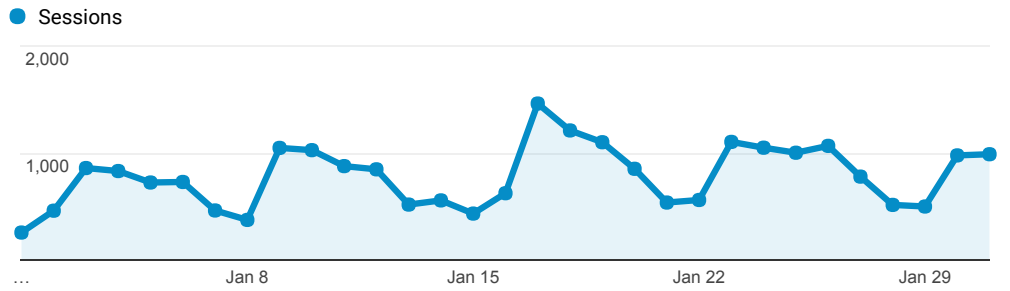

> **Classic - Membership - Monthly Stats**

Jan 1, 2017 - Jan 31, 2017

 **All Users**
 100.00% Sessions

Sessions

Top Referral Traffic

Source	Sessions
tccl.bibliocommons.com	4,816
coolcat.org	4,346
encore.coalliance.org	4,282
searchmobius.org	2,918
bridges.searchmobius.org	2,124
shib-idp.umsystem.edu	1,898
swan.searchmobius.org	1,490
catalog.coolcat.org	1,405
kansascity.searchmobius.org	1,123
prospector.coalliance.org	1,064

Search Types

Event Label	Total Events	Sessions
Title	4,232	1,904
Keyword	3,564	1,793
Author	1,391	768
Keyword Search	986	388
Title Search	330	187
Standard Number	232	122
Subject	188	93
OCLC Number	186	78
Standard Number Search	149	70
Journals, Magazines, Papers	122	45

Direct traffic vs Referred by cluster ...

Traffic Type	Sessions
referral	23,754
direct	477

MOBIUS to Prospector Catalog

Event Label	Total Events	Sessions
Prospector Link Click	552	432

Prospector Catalogs to MOBIUS

Navigation Button Clicks

Event Label	Total Events	Sessions
Start Over	2,524	1,701
Regular Display	1,827	1,234
Return to Browse	514	197
Next Record	506	126
Previous Record	174	83
Home	96	87
MARC Display	72	50
Another Search	66	54
Modify Search	52	37
Limit/Sort Search	51	41