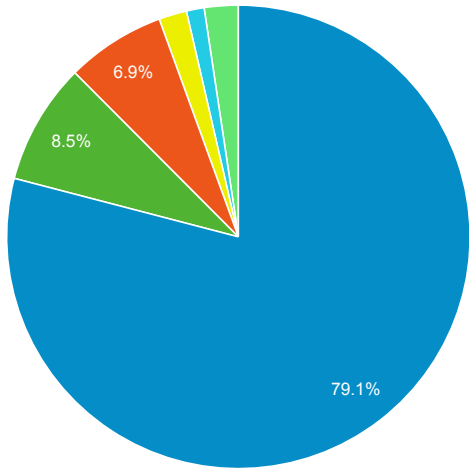

Material Type by Record View

■ book
■ ebook
■ film
■ cdbook
■ musicalsound
■ Other

Material Type by Record View

Event Label	Total Events	Sessions
book	14,823	6,174
ebook	1,586	771
film	1,298	484
cdbook	365	170
musicalsound	232	122
manuscript	155	47
printedmusic	147	52
emo_ebooks_red	84	68
computerfile	32	22
kit	19	7

Navigation Button Clicks

Event Label	Total Events	Sessions
Start Over	2,524	1,701
Regular Display	1,827	1,234
Return to Browse	514	197
Next Record	506	126
Previous Record	174	83
Home	96	87
MARC Display	72	50
Another Search	66	54
Modify Search	52	37
Limit/Sort Search	51	41