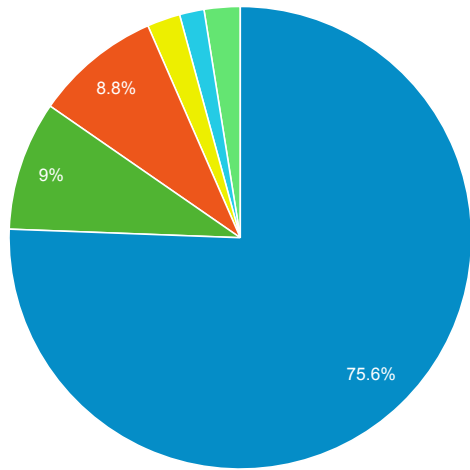

Material Type by Record View

■ book
■ film
■ ebook
■ musicalsound
■ cdbook
■ Other

Material Type by Record View

Event Label	Total Events	Sessions
book	61,116	23,471
film	7,312	2,395
ebook	7,131	3,217
musicalsound	1,868	720
cdbook	1,389	779
emo_ebooks_red	699	525
printedmusic	609	246
manuscript	440	258
computerfile	129	80
map	49	31

Navigation Button Clicks

Event Label	Total Events	Sessions
Start Over	3,954	2,755
Regular Display	3,444	1,985
Next Record	3,037	742
Return to Browse	2,380	1,007
Previous Record	945	417
Modify Search	741	517
Home	675	461
Limit/Sort Search	444	349
MARC Display	326	217
Save Record	200	111