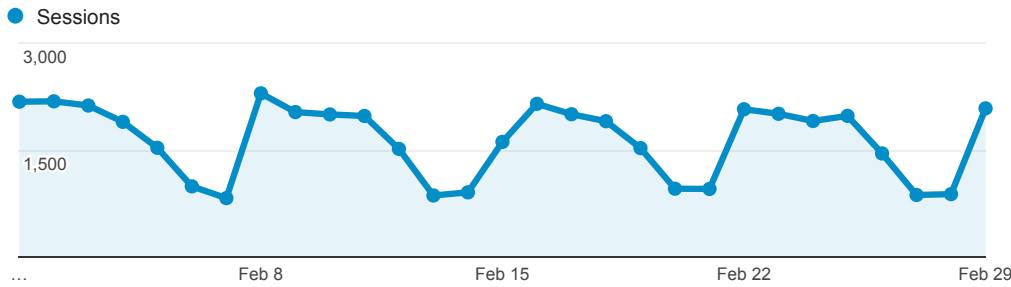

## > InnReach - Membership - Monthly Stats

Feb 1, 2016 - Feb 29, 2016

All Users  
100.00% Sessions

### Sessions

### Direct traffic vs Referred by cluster ...

Traffic Type	Sessions
referral	38,693
direct	7,994

## Navigation Button Clicks

Event Label	Total Events	Sessions
Start Over	3,954	2,755
Regular Display	3,444	1,985
Next Record	3,037	742
Return to Browse	2,380	1,007
Previous Record	945	417
Modify Search	741	517
Home	675	461
Limit/Sort Search	444	349
MARC Display	326	217
Save Record	200	111