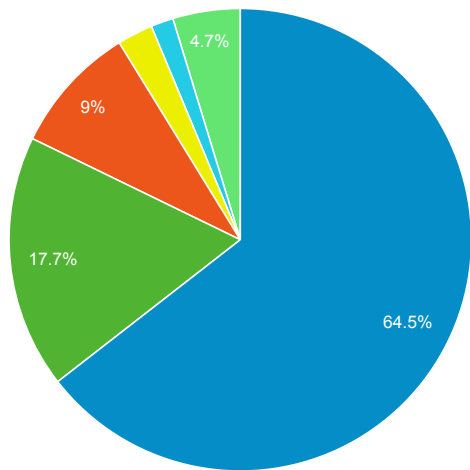

Material Type by Record View

■ (not set)
■ Book/Journal
■ book
■ Video/Film
■ eBooks
■ Other

Material Type by Record View

Event Label	Total Events	Sessions
(not set)	123,361	32,711
Book/Journal	33,904	20,050
book	17,252	6,837
Video/Film	4,769	2,425
eBooks	3,004	2,241
Music Audio	2,113	926
ebook	1,663	830
film	1,628	548
Spoken Audio	753	511
Music Score	541	362

Navigation Button Clicks

Event Label	Total Events	Sessions
Start Over	2,698	1,846
Regular Display	1,899	1,326
Next Record	670	130
Return to Browse	656	244
Previous Record	213	78
MARC Display	105	66
Home	84	78
Limit/Sort Search	78	66
Modify Search	68	53
Log off	67	64