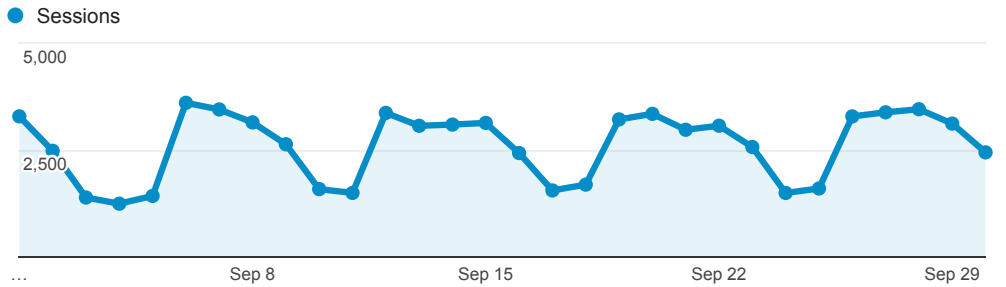

> InnReach - Membership - Monthly Stats

Sep 1, 2016 - Sep 30, 2016

All Users
100.00% Sessions

Sessions

Top Referral Traffic

Source	Sessions
searchmobius.org	19,417
coolcat.org	4,703
tccl.bibliocommons.com	4,190
encore.coalliance.org	3,615
swan.searchmobius.org	2,556
bridges.searchmobius.org	2,477
catalog.wustl.edu	2,144
shib-idp.umsystem.edu	1,780
libcat.slu.edu	1,687
kansascity.searchmobius.org	1,630

Search Types

Event Label	Total Events	Sessions
Title	4,170	1,969
Keyword	4,060	1,878
Author	1,388	789
Keyword Search	934	331
Standard Number	388	127
Title Search	281	154
Subject	279	108
Journals, Magazines, Papers	191	72
OCLC Number	141	78
Standard Number Search	121	67

Direct traffic vs Referred by cluster ...

Traffic Type	Sessions
referral	64,487
direct	8,052
social	1

MOBIUS to Prospector Catalog

Event Label	Total Events	Sessions
Prospector Link Click	4,189	3,473

Prospector Catalogs to MOBIUS

Navigation Button Clicks

Event Label	Total Events	Sessions
Start Over	2,698	1,846
Regular Display	1,899	1,326
Next Record	670	130
Return to Browse	656	244
Previous Record	213	78
MARC Display	105	66
Home	84	78
Limit/Sort Search	78	66
Modify Search	68	53
Log off	67	64