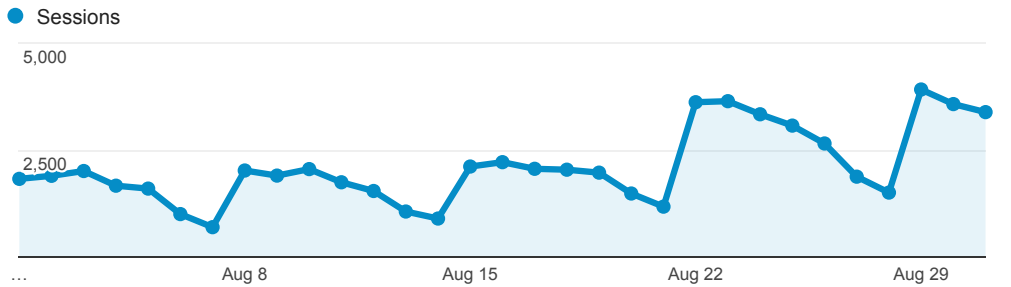

## > InnReach - Membership - Monthly Stats

Aug 1, 2016 - Aug 31, 2016

All Users  
100.00% Sessions

### Sessions

### Direct traffic vs Referred by cluster ...

Traffic Type	Sessions
referral	53,861
direct	9,903

## Navigation Button Clicks

Event Label	Total Events	Sessions
Start Over	2,895	1,950
Regular Display	2,192	1,389
Return to Browse	905	330
Next Record	770	171
Previous Record	236	116
Limit/Sort Search	123	95
Another Search	95	79
MARC Display	92	75
Modify Search	91	75
Home	61	54