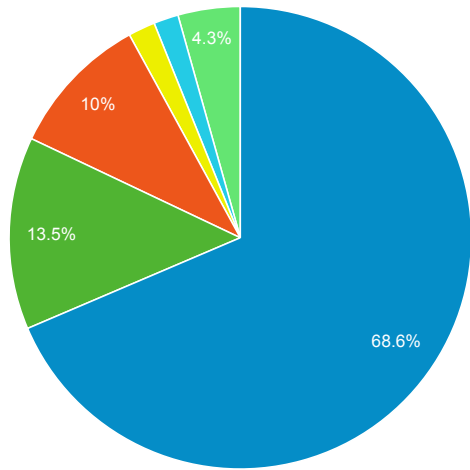

Material Type by Record View

(not set) Book/Journal book film Video/Film Other

Material Type by Record View

Event Label	Total Events	Sessions
(not set)	126,830	29,998
Book/Journal	24,892	14,741
book	18,472	7,434
film	3,486	950
Video/Film	3,202	1,711
eBooks	1,995	1,552
ebook	1,613	769
Music Audio	1,605	618
musicalsound	683	237
Spoken Audio	584	400

Navigation Button Clicks

Event Label	Total Events	Sessions
Start Over	2,895	1,950
Regular Display	2,192	1,389
Return to Browse	905	330
Next Record	770	171
Previous Record	236	116
Limit/Sort Search	123	95
Another Search	95	79
MARC Display	92	75
Modify Search	91	75
Home	61	54