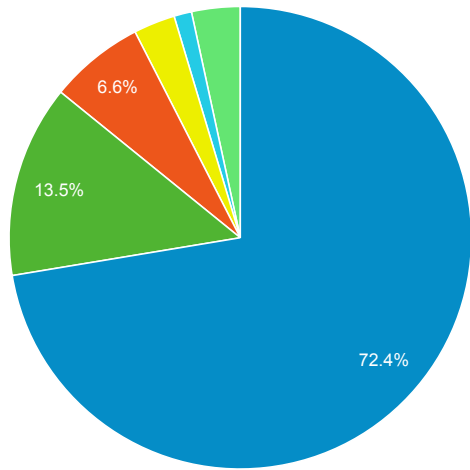

Material Type by Record View

■ (not set)
■ book
■ Book/Journal
■ film
■ ebook
■ Other

Material Type by Record View

Event Label	Total Events	Sessions
(not set)	120,772	24,047
book	22,454	8,697
Book/Journal	11,067	6,106
film	4,842	1,423
ebook	2,054	986
Video/Film	1,489	834
musicalsound	992	361
cdbook	763	384
eBooks	676	501
Music Audio	487	223

Navigation Button Clicks

Event Label	Total Events	Sessions
Regular Display	2,220	1,316
Start Over	2,216	1,516
Return to Browse	1,132	456
Next Record	738	196
Previous Record	273	119
Modify Search	192	149
Home	152	121
MARC Display	139	82
Limit/Sort Search	125	108
Save Marked Records	77	60