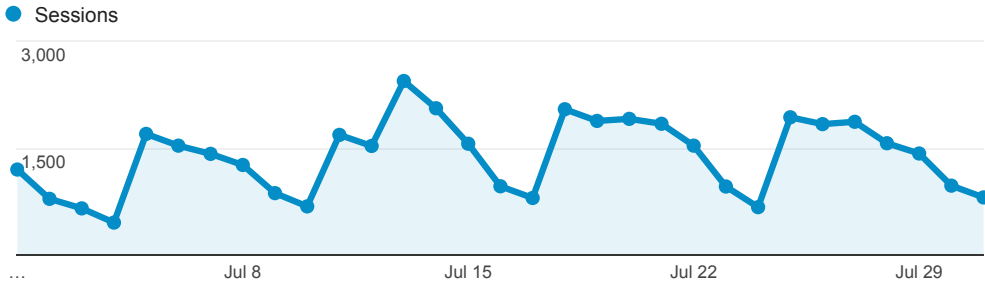

> InnReach - Membership - Monthly Stats

Jul 1, 2016 - Jul 31, 2016

All Users
100.00% Sessions

Sessions

Top Referral Traffic

Source	Sessions
searchmobius.org	7,337
coolcat.org	5,170
encore.coalliance.org	2,684
catalog.wustl.edu	1,338
tulsalibrary.org	1,231
bridges.searchmobius.org	1,218
libcat.slu.edu	1,114
catalog.coolcat.org	1,103
swan.searchmobius.org	985
prospector.coalliance.org	918

Search Types

Event Label	Total Events	Sessions
Title	6,400	2,863
Keyword	5,430	2,785
Author	2,173	1,279
Keyword Search	888	345
Title Search	393	204
Standard Number	285	120
OCLC Number	281	71
Subject	251	132
Limit/Sort Search	166	121
Author Search	157	101

Direct traffic vs Referred by cluster ...

Traffic Type	Sessions
referral	33,879
direct	8,572

MOBIUS to Prospector Catalog

Event Label	Total Events	Sessions
Prospector Link Click	3,295	2,577

Prospector Catalogs to MOBIUS

Navigation Button Clicks

Event Label	Total Events	Sessions
Regular Display	2,220	1,316
Start Over	2,216	1,516
Return to Browse	1,132	456
Next Record	738	196
Previous Record	273	119
Modify Search	192	149
Home	152	121
MARC Display	139	82
Limit/Sort Search	125	108
Save Marked Records	77	60