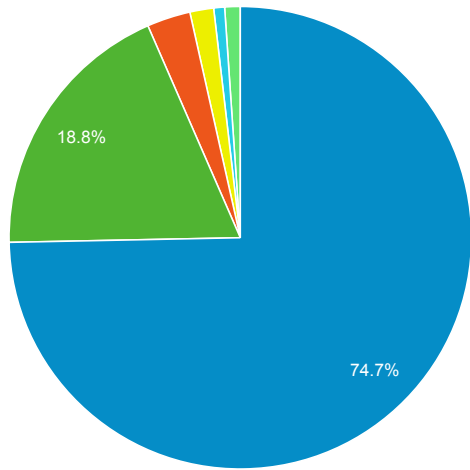

Material Type by Record View

■ (not set)
■ book
■ film
■ ebook
■ musicalsound
■ Other

Material Type by Record View

Event Label	Total Events	Sessions
(not set)	189,565	31,706
book	47,649	17,736
film	7,718	2,317
ebook	4,219	2,026
musicalsound	1,930	712
cdbook	1,537	765
emo_ebooks_red	465	326
printedmusic	303	147
manuscript	241	151
computerfile	95	64

Navigation Button Clicks

Event Label	Total Events	Sessions
Start Over	3,095	2,045
Regular Display	2,623	1,556
Return to Browse	1,683	707
Next Record	1,437	444
Previous Record	484	229
Modify Search	455	311
MARC Display	428	239
Home	354	270
Limit/Sort Search	352	240
Save Marked Records	125	76