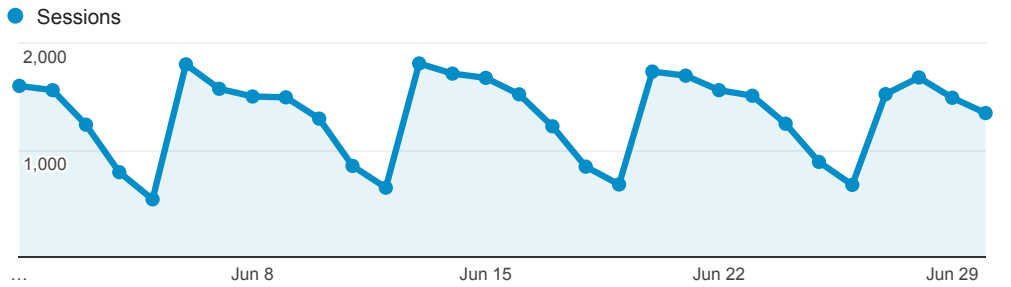

## > InnReach - Membership - Monthly Stats

Jun 1, 2016 - Jun 30, 2016

All Users  
100.00% Sessions

### Sessions

### Search Types

Event Label	Total Events	Sessions
Title	12,560	5,392
Keyword	11,362	5,887
Author	4,614	2,686
Keyword Search	1,673	694
Title Search	641	324
Standard Number	502	226
Subject	490	254
Limit/Sort Search	454	242
Journals, Magazines, Papers	313	148
Author Search	281	167

### Direct traffic vs Referred by cluster...

Traffic Type	Sessions
referral	30,399
direct	8,825