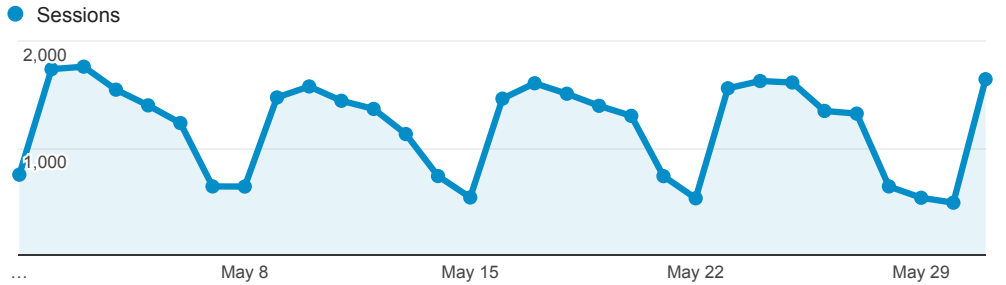

> InnReach - Membership - Monthly Stats

May 1, 2016 - May 31, 2016

All Users
100.00% Sessions

Sessions

Top Referral Traffic

Source	Sessions
coolcat.org	5,546
encore.coalliance.org	3,539
bridges.searchmobius.org	1,481
catalog.wustl.edu	1,340
libcat.slu.edu	1,230
shib-idp.umsystem.edu	1,192
tulsalibrary.org	1,104
catalog.coolcat.org	1,075
archway.searchmobius.org	989
swan.searchmobius.org	976

Search Types

Event Label	Total Events	Sessions
Keyword	11,135	5,646
Title	10,468	5,155
Author	4,244	2,409
Keyword Search	1,726	710
Standard Number	692	252
Title Search	500	255
Subject	419	225
Limit/Sort Search	325	192
Journals, Magazines, Papers	276	148
Author Search	267	165

Direct traffic vs Referred by cluster ...

Traffic Type	Sessions
referral	29,435
direct	7,222
qr	1

MOBIUS to Prospector Catalog

Event Label	Total Events	Sessions
Prospector Link Click	3,633	2,553

Prospector Catalogs to MOBIUS

Navigation Button Clicks

Event Label	Total Events	Sessions
Start Over	3,017	1,999
Regular Display	2,794	1,619
Return to Browse	1,743	654
Next Record	1,532	393
Previous Record	523	235
Modify Search	470	325
Home	407	289
MARC Display	275	162
Limit/Sort Search	258	201
Save Marked Records	114	74