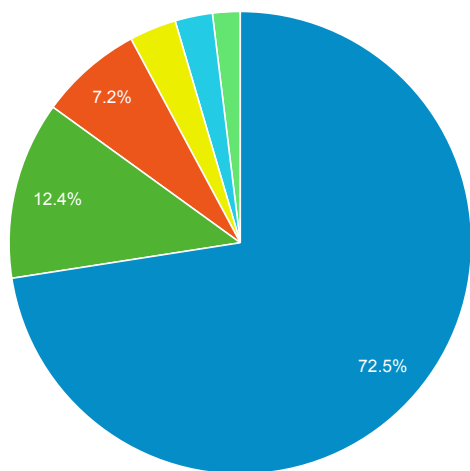

Direct traffic vs Referred by cluster ...

Traffic Type	Sessions
referral	29,435
direct	7,222
qr	1

MOBIUS to Prospector Catalog

Event Label	Total Events	Sessions
Prospector Link Click	3,633	2,553

Prospector Catalogs to MOBIUS

Source	Sessions
encore.coalliance.org	3,539
prospector.coalliance.org	965

856 Link Clicks eMO & Sage ONLY

Event Label	Total Events	Sessions
eMO Link	369	162

Request Events - ID Help & Find Cl...

Event Label	Total Events	Sessions
ID Help Button Link - Classic	246	174
Find Your Cluster Link - Classic	232	218

Material Type by Record View

■ book
 ■ film
 ■ ebook
 ■ musicalsound
 ■ cdbook
 ■ Other

Material Type by Record View

Event Label	Total Events	Sessions
book	43,216	16,736
film	7,403	2,306
ebook	4,287	1,955
musicalsound	1,959	762
cdbook	1,559	741
emo_ebooks_red	467	353
printedmusic	217	110
manuscript	199	142
computerfile	128	82
map	52	27