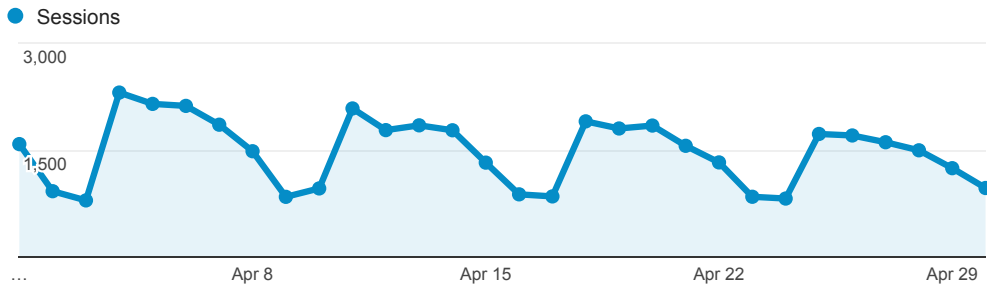

> InnReach - Membership - Monthly Stats

Apr 1, 2016 - Apr 30, 2016

All Users
100.00% Sessions

Sessions

Top Referral Traffic

Source	Sessions
coolcat.org	5,327
encore.coalliance.org	3,583
bridges.searchmobius.org	2,322
catalog.wustl.edu	2,086
swan.searchmobius.org	1,856
shib-idp.umsystem.edu	1,552
libcat.slu.edu	1,505
archway.searchmobius.org	1,447
kansascity.searchmobius.org	1,201
catalog.coolcat.org	1,113

Search Types

Event Label	Total Events	Sessions
Keyword	15,110	7,792
Title	12,685	6,151
Author	4,890	2,791
Keyword Search	2,555	1,050
Title Search	1,008	374
Subject	817	401
Standard Number	539	250
Journals, Magazines, Papers	533	272
Periodical Search	395	230
Limit/Sort Search	350	227

Direct traffic vs Referred by cluster ...

Traffic Type	Sessions
referral	36,178
direct	7,463

MOBIUS to Prospector Catalog

Event Label	Total Events	Sessions
Prospector Link Click	3,685	2,668

Prospector Catalogs to MOBIUS

Navigation Button Clicks

Event Label	Total Events	Sessions
Regular Display	3,234	1,851
Start Over	3,221	2,235
Return to Browse	2,193	830
Next Record	1,903	568
Modify Search	723	481
Previous Record	712	292
Home	674	402
MARC Display	408	226
Limit/Sort Search	274	217
Save Record	138	90