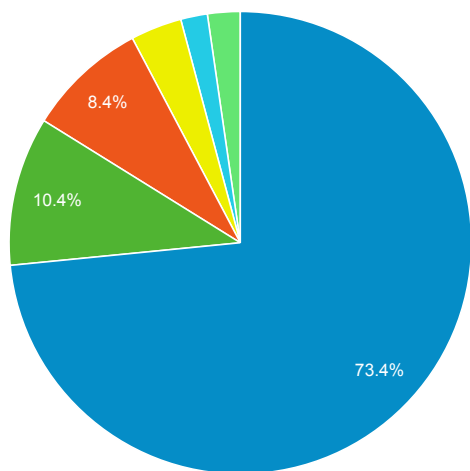

Material Type by Record View

■ book
■ film
■ ebook
■ musicalsound
■ cdbook
■ Other

Material Type by Record View

Event Label	Total Events	Sessions
book	56,560	21,338
film	8,018	2,664
ebook	6,484	2,997
musicalsound	2,760	869
cdbook	1,438	797
emo_ebooks_red	682	534
manuscript	423	258
printedmusic	384	164
computerfile	139	82
kit	42	10

Navigation Button Clicks

Event Label	Total Events	Sessions
Regular Display	3,234	1,851
Start Over	3,221	2,235
Return to Browse	2,193	830
Next Record	1,903	568
Modify Search	723	481
Previous Record	712	292
Home	674	402
MARC Display	408	226
Limit/Sort Search	274	217
Save Record	138	90