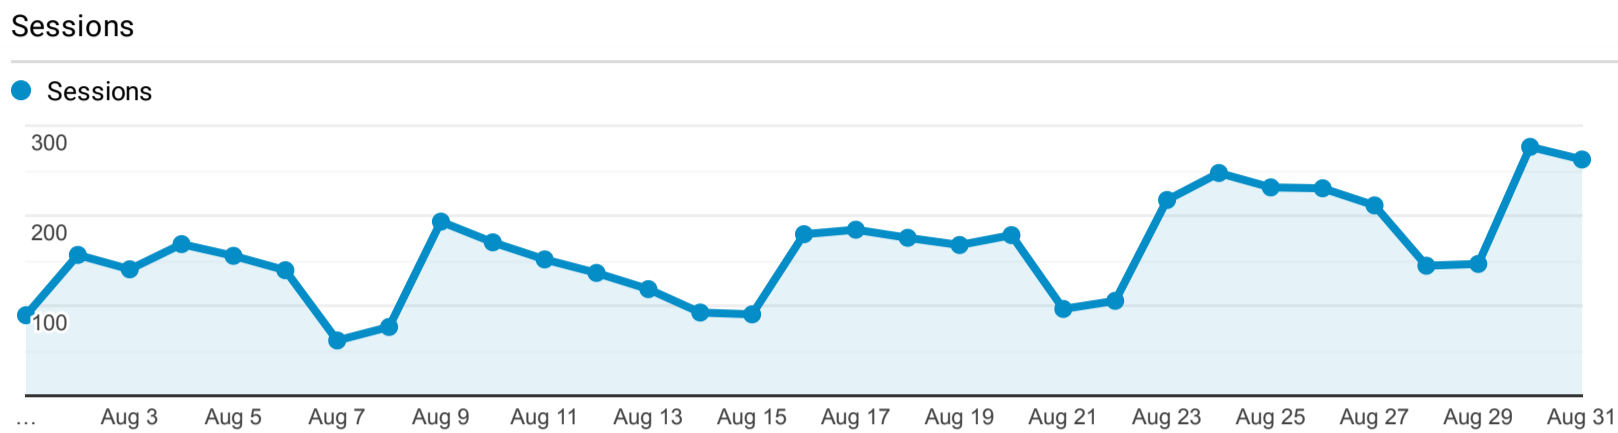

> Classic - Membership - Monthly Stats

Aug 1, 2021 - Aug 31, 2021

All Users
100.00% Sessions

Direct traffic vs Referred by cluster OPAC or lib...

Traffic Type	Sessions
referral	3,192
direct	1,706

MOBIUS to Prospector Catalog

Event Label	Total Events	Sessions
Prospector Link Click	359	234

Prospector Catalogs to MOBIUS

Source	Sessions
prospector.coalliance.org	1

856 Link Clicks eMO & Sage ONLY

Event Label	Total Events	Sessions
eMO Link	91	73

Search Types

Event Label	Total Events	Sessions
Keyword	2,112	1,089
Title	1,570	821
Author	628	391
Keyword Search	509	193
Title Search	137	70
Subject	135	58
Limit/Sort Search	92	33
Subject (Library of Congress)	75	54
Standard Number	73	51
Author Search	60	36

Navigation Button Clicks

Event Label	Total Events	Sessions
Start Over	1,423	1,019
Regular Display	864	601
Return to Browse	421	127
Next Record	229	71
Limit/Sort Search	74	36
Modify Search	68	38
Previous Record	64	36
MARC Display	53	37
Log off	45	44
Another Search	32	31