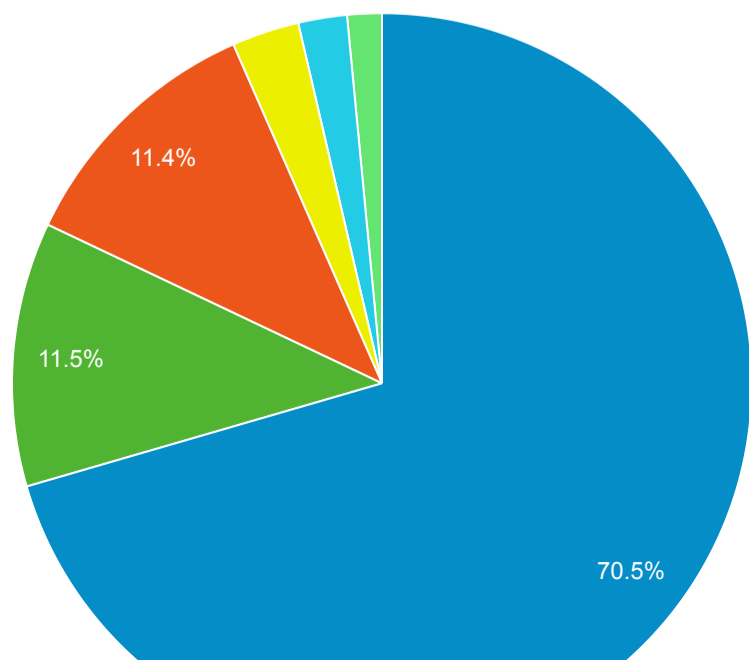

Material Type by Record View

book film ebook musicalsound cdbook Other