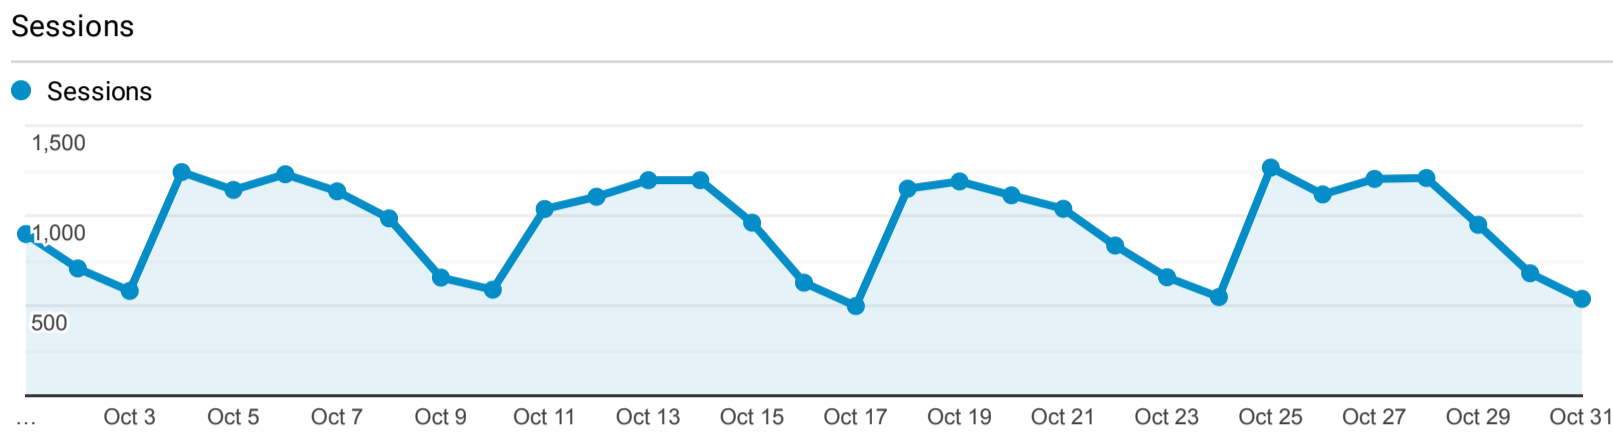

InnReach - Encore - Monthly Stats

Oct 1, 2021 - Oct 31, 2021

All Users
100.00% Sessions

Direct traffic vs Referred by cluster OPAC or lib...

Traffic Type	Sessions
direct	20,648
referral	7,902
onpage_catalog_view	101

MOBIUS to Prospector Catalog

Event Label	Total Events	Sessions
Prospector Link Click	4,966	2,946

Prospector Catalogs to MOBIUS

Source	Sessions
encore.coalliance.org	151
prospector.coalliance.org	133
coalliance.org	2

856 Link Clicks eMO & Sage ONLY

Event Label	Total Events	Sessions
eMO Link	118	98

Top Referral Traffic

Source	Sessions
searchmobius.org	1,187
coolcat.org	1,074
slcl.org	832
iii.slcl.org	776
tulsalibrary.org	666
rivershare.polarislibrary.com	432
library.truman.edu	210
webpac.slcl.org	199
library.fontbonne.edu	193
mostate.libguides.com	179