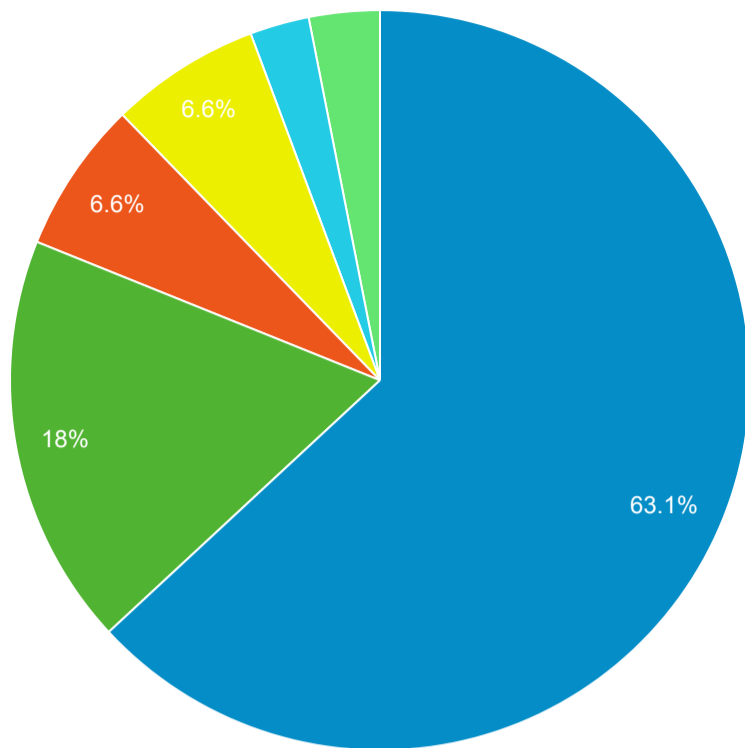

Music And Books On Music Book/Journal	639
History (General) And History Of Europe Book/Journal	544

Material Type by Record View

■ Book/Journal
■ Video/Film
■ Music Audio
■ eBooks
■ Spoken Audio
■ Other

Material Type by Record View

Event Label	Total Events	Sessions
Book/Journal	18,521	8,807
Video/Film	5,284	2,210
Music Audio	1,948	645
eBooks	1,931	1,203
Spoken Audio	761	399
eMO eBook	221	119
Music Score	216	82
(not set)	199	152
Manuscript/Thesis	73	63
Any	67	59

External Link Clicks

Event Label	Total Events	Sessions
Prospector Link Click	4,966	2,946
Searchjavascript:tapestry.form.submit('searchFormComponent', 'searchSubmit');	1,319	886
Spoken Audio	270	123
closejavascript:void(0);	269	214
Video/Film	153	124
applyjavascript:tapestry.form.submit('yearRangeFormComponent', 'dateLimitSubmit');	105	79
Back to topjavascript;	82	59
MOBIUS Librarieshttp://mobiusconsortium.org/members-by-cluster	73	70
What is MOBIUS?http://mobiusconsortium.org/about-mobius	73	70
Book/Journal	70	56