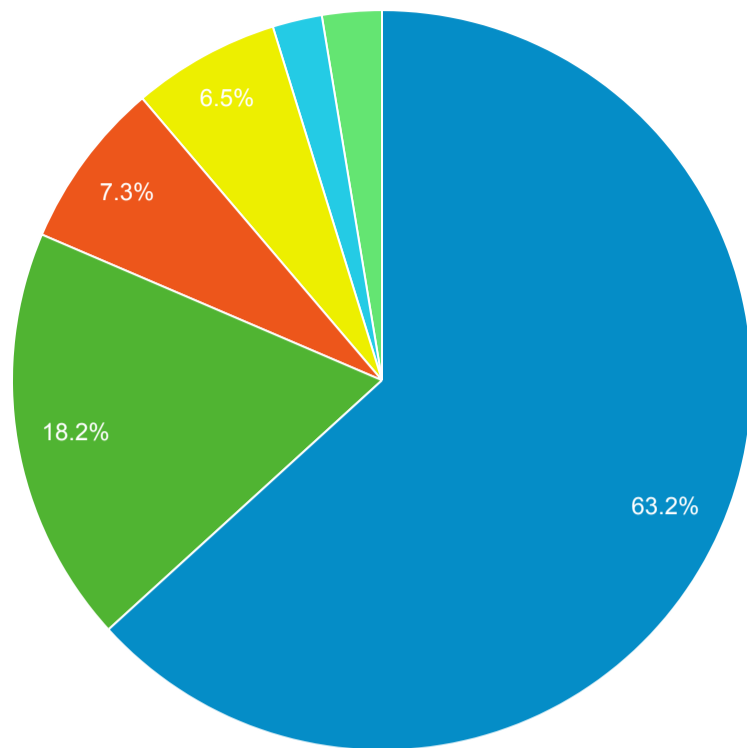

Music And Books On Music Book/Journal	592
History (General) And History Of Europe Book/Journal	528

Material Type by Record View

■ Book/Journal
■ Video/Film
■ Music Audio
■ eBooks
■ Spoken Audio
■ Other

Material Type by Record View

Event Label	Total Events	Sessions
Book/Journal	18,869	8,957
Video/Film	5,429	2,223
Music Audio	2,190	636
eBooks	1,925	1,189
Spoken Audio	645	407
(not set)	184	154
eMO eBook	164	96
Music Score	100	45
Manuscript/Thesis	92	62
Any	74	61

External Link Clicks

Event Label	Total Events	Sessions
Prospector Link Click	4,888	2,908
Searchjavascript:tapestry.form.submit('searchFormComponent', 'searchSubmit');	1,340	917
closejavascript:void(0);	261	216
Video/Film	146	114
applyjavascript:tapestry.form.submit('yearRangeFormComponent', 'dateLimitSubmit');	142	105
Spoken Audio	125	95
What is MOBIUS?http://mobiusconsortium.org/about-mobius	90	85
Book/Journal	73	61
MOBIUS Librarieshttp://mobiusconsortium.org/members-by-cluster	72	69
Back to topjavascript;	71	54