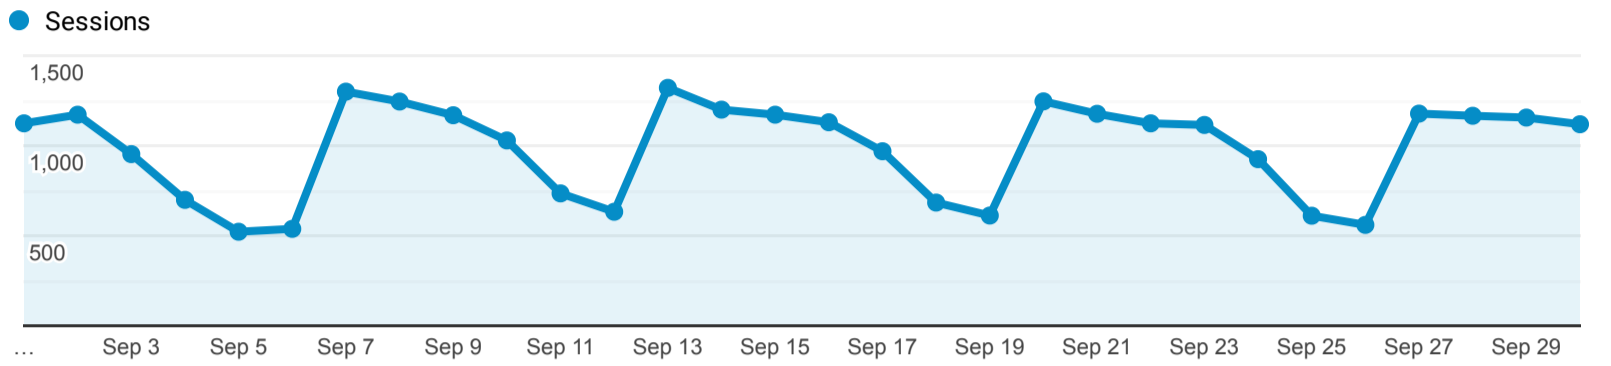

InnReach - Encore - Monthly Stats

Sep 1, 2021 - Sep 30, 2021

All Users
100.00% Sessions

Sessions

Top Referral Traffic

Source	Sessions
searchmobius.org	1,197
coolcat.org	1,072
slcl.org	800
tulsalibrary.org	730
webpac.slcl.org	561
rivershare.polarislibrary.com	416
iii.slcl.org	349
library.truman.edu	230
mostate.libguides.com	208
library.fontbonne.edu	177

Advanced Search

2,755
% of Total: 3.69% (74,567)

Facet Clicks

Event Label	Sessions
Video/Film	453
Book/Journal	270
Author	135
Music Audio	132
Title	87
eBooks	57
English	37
Spoken Audio	31
Subject	17
Music Score	12

Direct traffic vs Referred by cluster OPAC or lib...

Traffic Type	Sessions
direct	20,787
referral	8,153
onpage_catalog_view	103
qr	9

MOBIUS to Prospector Catalog

Event Label	Total Events	Sessions
Prospector Link Click	4,888	2,908