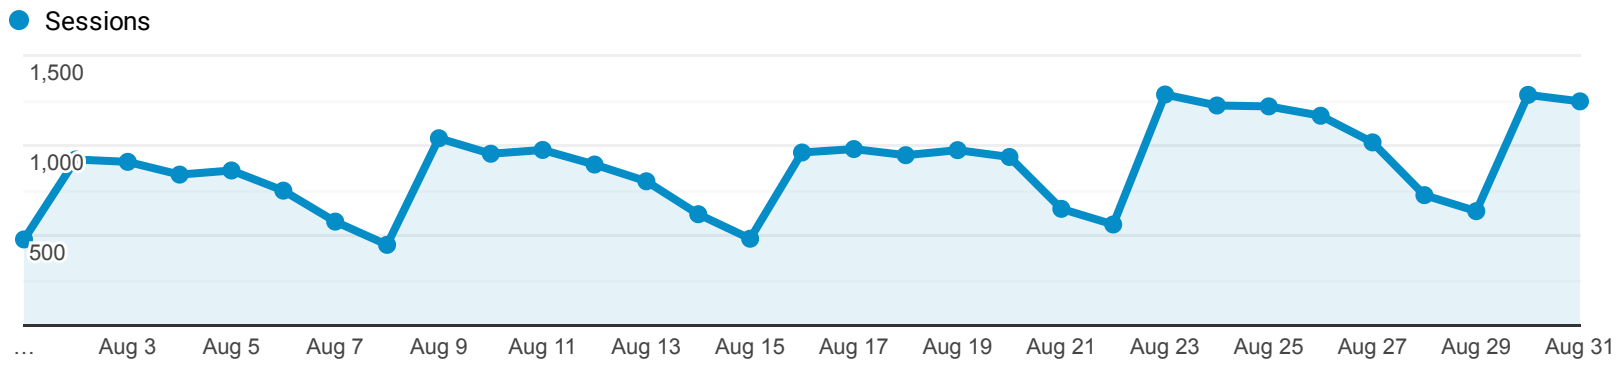

InnReach - Encore - Monthly Stats

Aug 1, 2021 - Aug 31, 2021

All Users
100.00% Sessions

Sessions

Direct traffic vs Referred by cluster OPAC or lib...

Traffic Type	Sessions
direct	18,855
referral	7,851
onpage_catalog_view	69

MOBIUS to Prospector Catalog

Event Label	Total Events	Sessions
Prospector Link Click	5,300	3,085

Prospector Catalogs to MOBIUS

Source	Sessions
prospector.coalliance.org	234
encore.coalliance.org	133

856 Link Clicks eMO & Sage ONLY