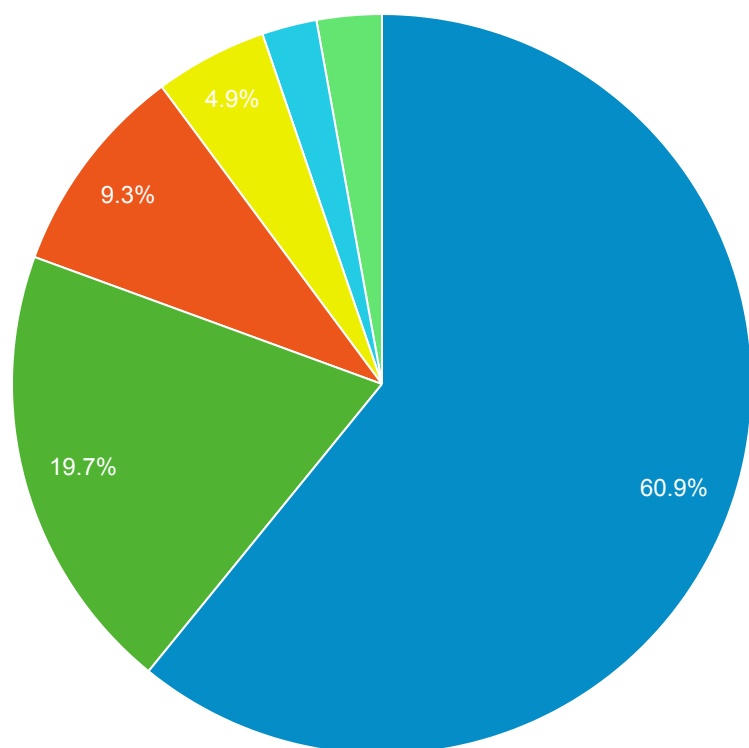

Science Book/Journal 568

Music And Books On Music Music Audio 548

Material Type by Record View

■ Book/Journal ■ Video/Film ■ Music Audio ■ eBooks ■ Spoken Audio ■ Other

Material Type by Record View

Event Label	Total Events	Sessions
Book/Journal	17,716	8,003
Video/Film	5,738	2,199
Music Audio	2,698	701
eBooks	1,430	898
Spoken Audio	698	395
eMO eBook	266	74
(not set)	166	133
Music Score	126	62
Any	105	84
Manuscript/Thesis	40	26

External Link Clicks

Event Label	Total Events	Sessions
Prospector Link Click	5,300	3,085
Searchjavascript:tapestry.form.submit('searchFormComponent', 'searchSubmit');	1,320	840
closejavascript:void(0);	199	165
Spoken Audio	170	116
Video/Film	138	110
applyjavascript:tapestry.form.submit('yearRangeFormComponent', 'dateLimitSubmit');	115	93
Back to topjavascript;;	105	62
MOBIUS Librarieshttp://mobiusconsortium.org/members-by-cluster	77	74
What is MOBIUS?http://mobiusconsortium.org/about-mobius	76	73
MOBIUS - Springfield-Greene County Libraryjavascript;;	62	41