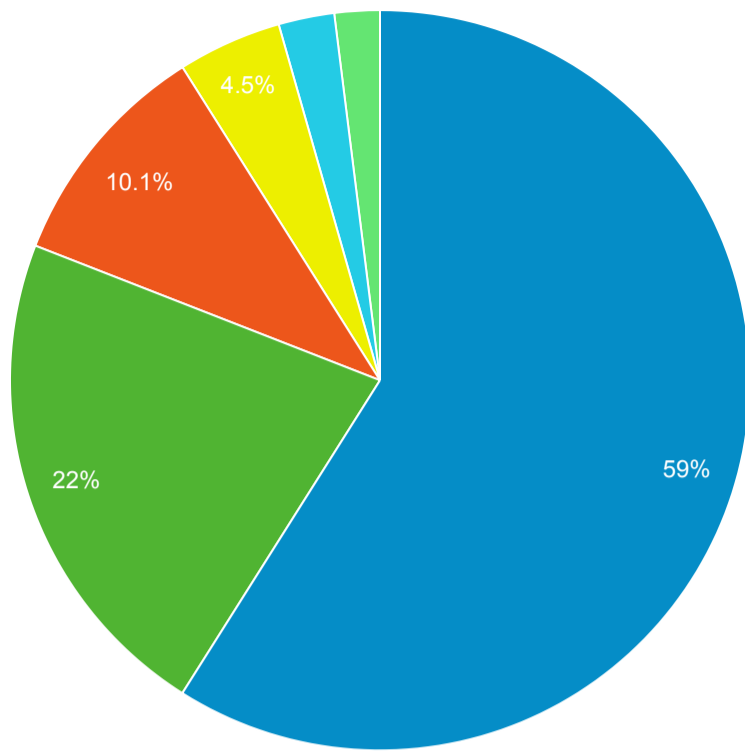

Music And Books On Music Music Audio	620
Music And Books On Music Book/Journal	524

Material Type by Record View

■ Book/Journal
■ Video/Film
■ Music Audio
■ eBooks
■ Spoken Audio
■ Other

Material Type by Record View

Event Label	Total Events	Sessions
Book/Journal	16,566	7,012
Video/Film	6,167	2,145
Music Audio	2,841	683
eBooks	1,277	794
Spoken Audio	685	363
Any	183	103
(not set)	153	126
Music Score	86	56
Manuscript/Thesis	26	21
Computer File	25	18

External Link Clicks

Event Label	Total Events	Sessions
Prospector Link Click	4,690	2,823
Searchjavascript:tapestry.form.submit('searchFormComponent', 'searchSubmit');	1,311	774
Spoken Audio	208	123
closejavascript:void(0);	199	170
Video/Film	101	91
https://www.surveymonkey.com/r/7FBLJKR	85	50
applyjavascript:tapestry.form.submit('yearRangeFormComponent', 'dateLimitSubmit');	82	65
Back to topjavascript;	71	47
Music Audio	71	52
What is MOBIUS?http://mobiusconsortium.org/about-mobius	68	64