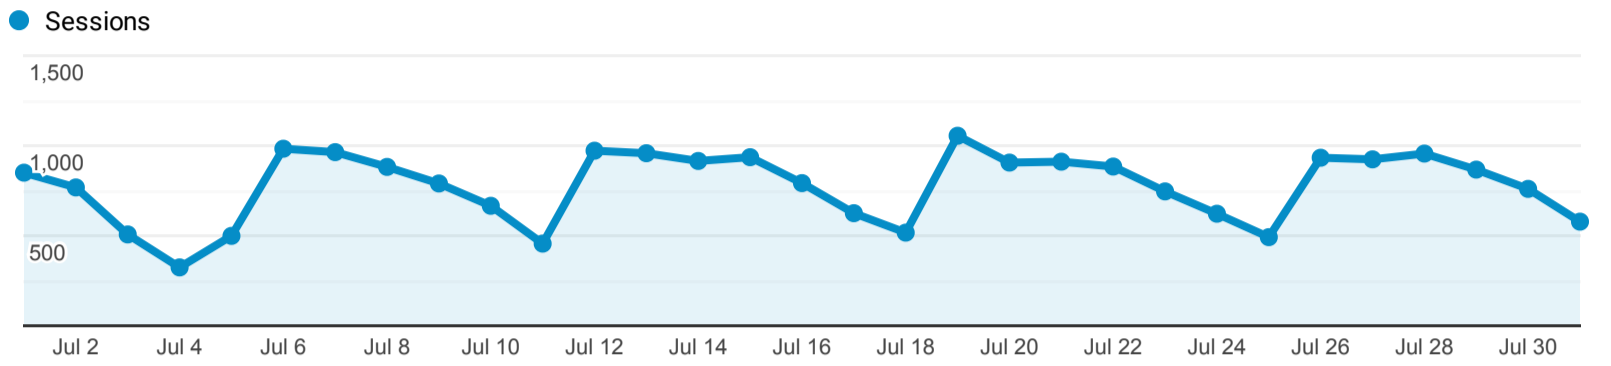

InnReach - Encore - Monthly Stats

Jul 1, 2021 - Jul 31, 2021

All Users  
100.00% Sessions

Sessions

Top Referral Traffic

Source	Sessions
webpac.slcl.org	1,120
coolcat.org	1,041
searchmobius.org	896
slcl.org	784
tulsalibrary.org	774
rivershare.polarislibrary.com	436
prospector.coalliance.org	225
mobius-encore.lib.umsystem.edu	170
library.truman.edu	151
mostate.libguides.com	148

Advanced Search

2,670

% of Total: 3.80% (70,208)

Facet Clicks

Event Label	Sessions
Video/Film	536
Book/Journal	201
Music Audio	178
Author	105
Title	101
Spoken Audio	56
eBooks	45
English	28
Music Score	13
Subject	12

Direct traffic vs Referred by cluster OPAC or lib...

Traffic Type	Sessions
direct	16,455
referral	6,953
onpage_catalog_view	76

MOBIUS to Prospector Catalog

Event Label	Total Events	Sessions
Prospector Link Click	4,690	2,823