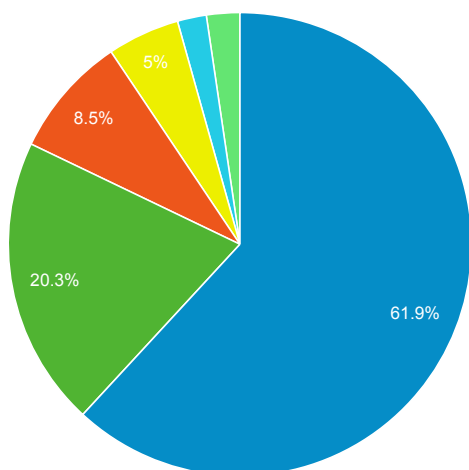

Material Type by Subject

Event Label	Total Events
Book/Journal	4,298
Language And Literature Book/Journal	3,030
Video/Film	1,892
Philosophy. Psychology. Religion Book/Journal	1,823
Language And Literature Video/Film	1,493
Music Audio	1,288
Social Sciences Book/Journal	928
Medicine Book/Journal	594
Music And Books On Music Book/Journal	553
Science Book/Journal	320

Material Type by Record View

■ Book/Journal
■ Video/Film
■ Music Audio
■ eBooks
■ Spoken Audio
■ Other

Material Type by Record View

Event Label	Total Events	Sessions
Book/Journal	14,218	6,354
Video/Film	4,655	1,761
Music Audio	1,950	580
eBooks	1,160	762
Spoken Audio	465	286
Music Score	192	54
(not set)	139	100
Any	68	50
Manuscript/Thesis	33	29
Computer File	20	16

External Link Clicks

Event Label	Total Events	Sessions
Prospector Link Click	4,373	2,604
Searchjavascript:tapestry.form.submit('searchFormComponent', 'searchSubmit');	1,148	678