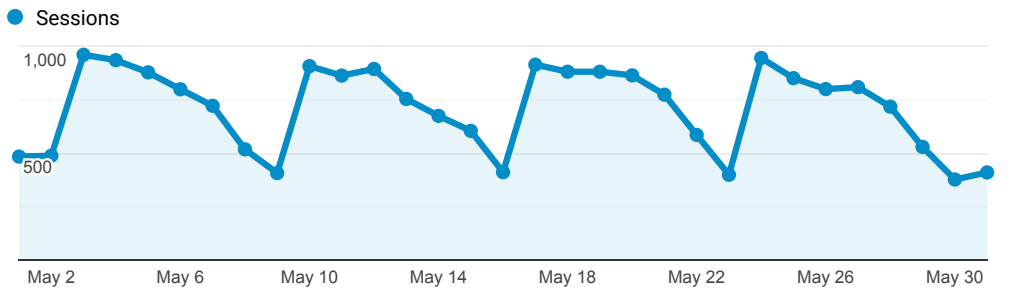

InnReach - Encore - Monthly Stats

May 1, 2021 - May 31, 2021

All Users
 100.00% Sessions

Sessions

Top Referral Traffic

Source	Sessions
searchmobius.org	939
webpac.slcl.org	899
coolcat.org	856
slcl.org	619
tulsalibrary.org	588
rivershare.polarislibrary.com	407
mobius-encore.lib.umsystem.edu	202
prospector.coalliance.org	159
library.truman.edu	139
mostate.libguides.com	118

Advanced Search

2,343
 % of Total: 4.04% (58,039)

Facet Clicks

Event Label	Sessions
Video/Film	442
Book/Journal	168
Music Audio	123
Title	114
Author	85
Spoken Audio	47
eBooks	44
English	13
Music Score	12
Subject	12

Direct traffic vs Referred by cluster ...

Traffic Type	Sessions
direct	15,439
referral	6,177
onpage_catalog_view	144

MOBIUS to Prospector Catalog

Event Label	Total Events	Sessions
Prospector Link Click	4,373	2,604