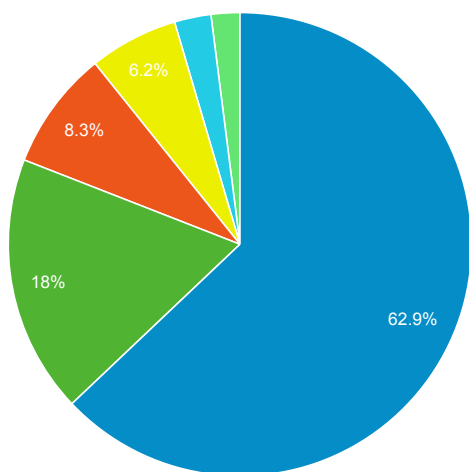

Material Type by Subject

Event Label	Total Events
Book/Journal	4,422
Language And Literature Book/Journal	3,167
Philosophy. Psychology. Religion Book/Journal	1,883
Video/Film	1,782
Language And Literature Video/Film	1,455
Music Audio	1,293
Social Sciences Book/Journal	1,043
Medicine Book/Journal	775
Music And Books On Music Book/Journal	529
History (General) And History Of Europe Book/Journal	469

Material Type by Record View

■ Book/Journal
■ Video/Film
■ Music Audio
■ eBooks
■ Spoken Audio
■ Other

Material Type by Record View

Event Label	Total Events	Sessions
Book/Journal	15,516	6,915
Video/Film	4,441	1,838
Music Audio	2,051	569
eBooks	1,529	969
Spoken Audio	629	374
(not set)	144	108
Any	76	63
Music Score	62	36
Manuscript/Thesis	55	44
Computer File	51	35

External Link Clicks

Event Label	Total Events	Sessions
Prospector Link Click	4,501	2,533
Searchjavascript:tapestry.form.submit('searchFormComponent', 'searchSubmit');	1,327	770