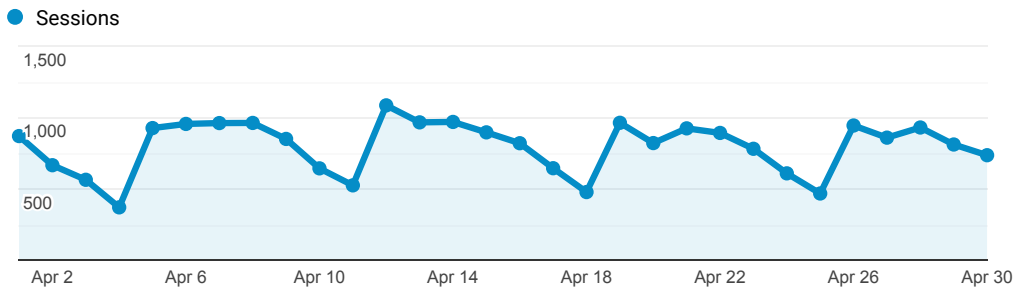

InnReach - Encore - Monthly Stats

Apr 1, 2021 - Apr 30, 2021

All Users
100.00% Sessions

Sessions

Top Referral Traffic

Source	Sessions
searchmobius.org	1,100
coolcat.org	913
webpac.slcl.org	787
tulsalibrary.org	622
slcl.org	504
rivershare.polarislibrary.com	469
encore.searchmobius.org	272
library.truman.edu	214
prospector.coalliance.org	186
mobius-encore.lib.umsystem.edu	174

Advanced Search

2,772
% of Total: 4.44% (62,396)

Facet Clicks

Event Label	Sessions
Video/Film	421
Book/Journal	182
Music Audio	138
Title	77
Author	74
Spoken Audio	51
eBooks	38
English	24
Music Score	10
Subject	8

Direct traffic vs Referred by cluster ...

Traffic Type	Sessions
direct	16,438
referral	6,970
onpage_catalog_view	113

MOBIUS to Prospector Catalog

Event Label	Total Events	Sessions
Prospector Link Click	4,501	2,533