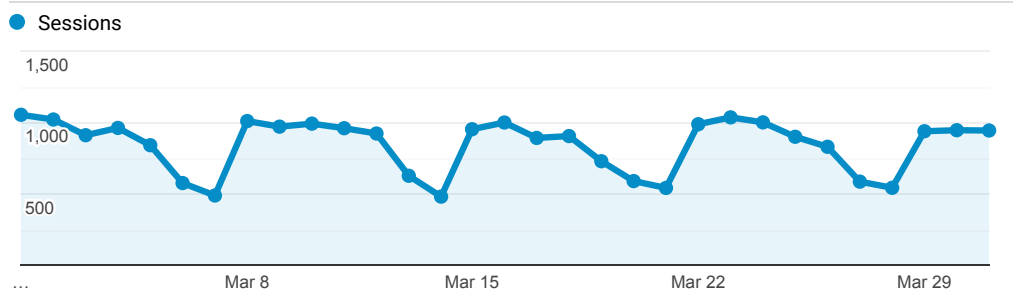

InnReach - Encore - Monthly Stats

Mar 1, 2021 - Mar 31, 2021

All Users
100.00% Sessions

Sessions

Top Referral Traffic

Source	Sessions
searchmobius.org	1,181
coolcat.org	1,102
webpac.slcl.org	756
slcl.org	723
tulsalibrary.org	594
rivershare.polarislibrary.com	478
encore.searchmobius.org	399
mobius-encore.lib.umsystem.edu	253
prospector.coalliance.org	231
library.truman.edu	209

Advanced Search

3,374
% of Total: 4.79% (70,438)

Facet Clicks

Event Label	Sessions
Video/Film	478
Book/Journal	218
Music Audio	199
Author	149
Title	101
eBooks	51
Spoken Audio	48
English	33
Music Score	15
Subject	15

Direct traffic vs Referred by cluster ...

Traffic Type	Sessions
direct	17,720
referral	7,920
onpage_catalog_view	114

MOBIUS to Prospector Catalog

Event Label	Total Events	Sessions
Prospector Link Click	5,004	2,762