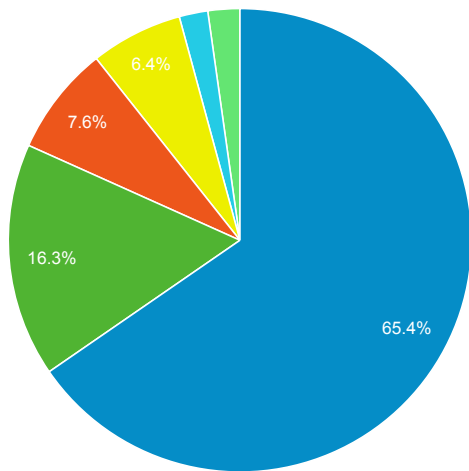

Material Type by Subject

Event Label	Total Events
Book/Journal	5,181
Language And Literature Book/Journal	3,778
Philosophy. Psychology. Religion Book/Journal	2,485
Video/Film	1,834
Language And Literature Video/Film	1,491
Music Audio	1,375
Social Sciences Book/Journal	1,068
Medicine Book/Journal	755
History (General) And History Of Europe Book/Journal	636
Music And Books On Music Book/Journal	567

Material Type by Record View

■ Book/Journal
■ Video/Film
■ Music Audio
■ eBooks
■ Spoken Audio
■ Other

Material Type by Record View

Event Label	Total Events	Sessions
Book/Journal	18,054	7,446
Video/Film	4,504	1,886
Music Audio	2,108	634
eBooks	1,775	1,051
Spoken Audio	551	326
(not set)	171	135
Music Score	137	57
Any	111	85
Manuscript/Thesis	59	49
Computer File	29	22

External Link Clicks

Event Label	Total Events	Sessions
Prospector Link Click	5,004	2,762
Searchjavascript:tapestry.form.submit('searchFormComponent', 'searchSubmit');	1,628	944