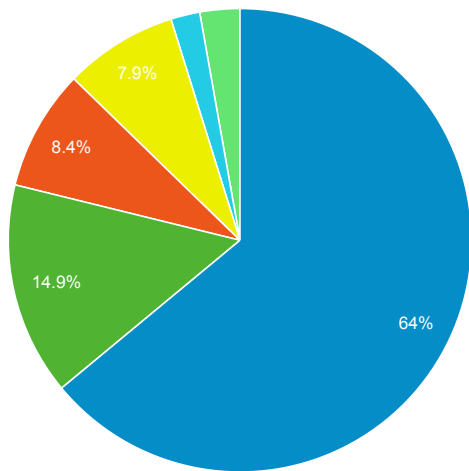

Material Type by Subject

Event Label	Total Events
Book/Journal	4,256
Language And Literature Book/Journal	3,355
Philosophy. Psychology. Religion Book/Journal	2,075
Video/Film	1,441
Music Audio	1,322
Language And Literature Video/Film	1,296
Social Sciences Book/Journal	1,127
Medicine Book/Journal	775
History (General) And History Of Europe Book/Journal	575
Music And Books On Music Book/Journal	471

Material Type by Record View

■ Book/Journal
■ Video/Film
■ eBooks
■ Music Audio
■ Spoken Audio
■ Other

Material Type by Record View

Event Label	Total Events	Sessions
Book/Journal	16,090	6,977
Video/Film	3,736	1,528
eBooks	2,118	1,090
Music Audio	1,991	526
Spoken Audio	510	270
(not set)	171	133
Music Score	170	71
Any	159	99
Manuscript/Thesis	91	60
Computer File	33	24

External Link Clicks

Event Label	Total Events	Sessions
Prospector Link Click	3,585	2,078
Searchjavascript:tapestry.form.submit('searchFormComponent', 'searchSubmit');	1,296	825