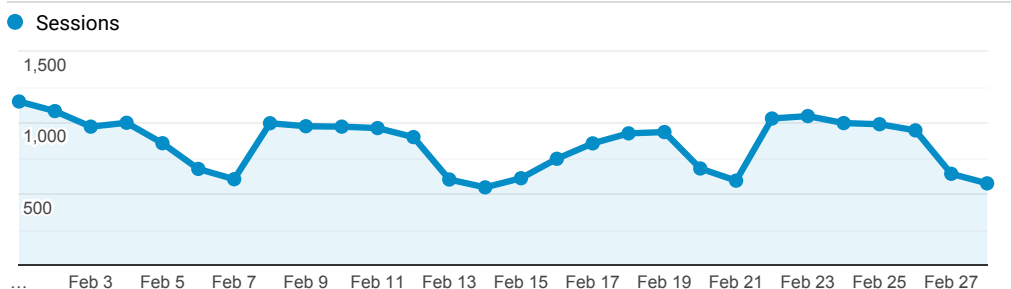

## InnReach - Encore - Monthly Stats

Feb 1, 2021 - Feb 28, 2021

**All Users**  
 100.00% Sessions

### Sessions

### Direct traffic vs Referred by cluster ...

Traffic Type	Sessions
direct	16,312
referral	7,089
onpage_catalog_view	99
qr	2