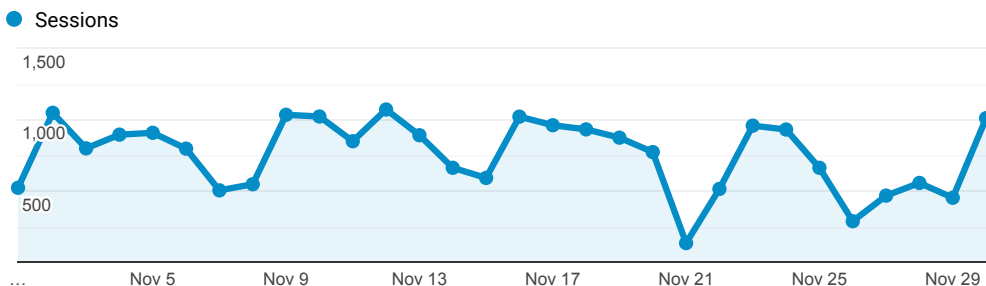

## InnReach - Encore - Monthly Stats

Nov 1, 2020 - Nov 30, 2020

**All Users**  
 100.00% Sessions

### Sessions

### Direct traffic vs Referred by cluster ...

Traffic Type	Sessions
direct	15,426
referral	6,763
onpage_catalog_view	83