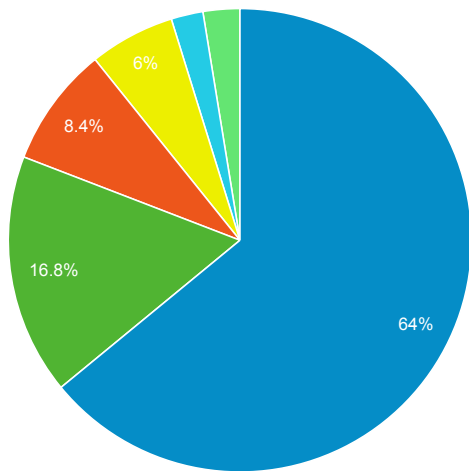

Material Type by Subject

Event Label	Total Events
Book/Journal	4,200
Language And Literature Book/Journal	2,735
Philosophy. Psychology. Religion Book/Journal	2,374
Video/Film	1,569
Language And Literature Video/Film	1,209
Music Audio	890
Social Sciences Book/Journal	884
Medicine Book/Journal	648
Music And Books On Music Book/Journal	440
Philosophy. Psychology. Religion eBooks	389

Material Type by Record View

■ Book/Journal
■ Video/Film
■ eBooks
■ Music Audio
■ Spoken Audio
■ Other

Material Type by Record View

Event Label	Total Events	Sessions
Book/Journal	14,756	6,427
Video/Film	3,871	1,552
eBooks	1,933	1,038
Music Audio	1,375	438
Spoken Audio	513	310
Music Score	165	54
(not set)	151	109
Any	97	66
Manuscript/Thesis	63	44
Computer File	40	36

External Link Clicks

Event Label	Total Events	Sessions
Prospector Link Click	3,498	1,877
Searchjavascript:tapestry.form.submit('searchFormComponent', 'searchSubmit');	1,539	877