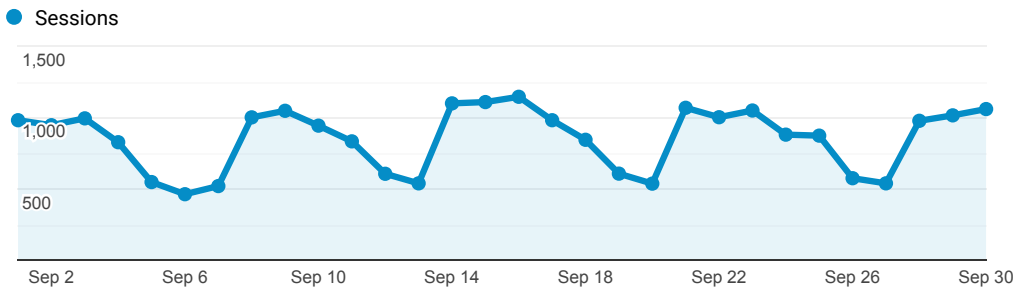

InnReach - Encore - Monthly Stats

Sep 1, 2020 - Sep 30, 2020

All Users
100.00% Sessions

Sessions

Top Referral Traffic

Source	Sessions
coolcat.org	1,031
searchmobius.org	993
encore.coalliance.org	856
webpac.slcl.org	681
encore.searchmobius.org	482
slcl.org	442
rivershare.polarislibrary.com	438
mobius-encore.lib.umsystem.edu	399
library.truman.edu	221
encore.wdm.iowa.gov	153

Advanced Search

2,965
% of Total: 5.00% (59,332)

Facet Clicks

Event Label	Sessions
Video/Film	367
Book/Journal	188
Music Audio	110
Title	77
Author	67
eBooks	65
Spoken Audio	47
English	21
Music Score	19
Subject	13

Direct traffic vs Referred by cluster ...

Traffic Type	Sessions
direct	17,513
referral	7,465
onpage_catalog_view	130

MOBIUS to Prospector Catalog

Event Label	Total Events	Sessions
Prospector Link Click	2,733	1,649