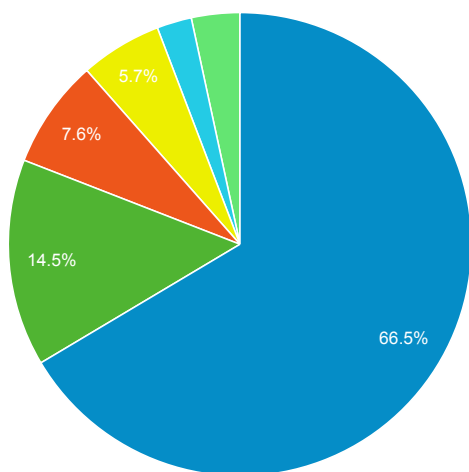

Material Type by Subject

Event Label	Total Events
Book/Journal	4,604
Language And Literature Book/Journal	3,058
Philosophy. Psychology. Religion Book/Journal	2,422
Video/Film	1,364
Social Sciences Book/Journal	1,153
Language And Literature Video/Film	1,139
Music Audio	845
Medicine Book/Journal	785
History (General) And History Of Europe Book/Journal	480
Music And Books On Music Book/Journal	394

Material Type by Record View

■ Book/Journal
■ Video/Film
■ eBooks
■ Music Audio
■ Spoken Audio
■ Other

Material Type by Record View

Event Label	Total Events	Sessions
Book/Journal	15,956	7,427
Video/Film	3,471	1,553
eBooks	1,824	1,073
Music Audio	1,367	423
Spoken Audio	583	348
Music Score	236	73
(not set)	220	157
Any	127	74
Manuscript/Thesis	91	59
Computer File	55	47

External Link Clicks

Event Label	Total Events	Sessions
Prospector Link Click	2,733	1,649
Searchjavascript:tapestry.form.submit('searchFormComponent', 'searchSubmit');	1,434	890