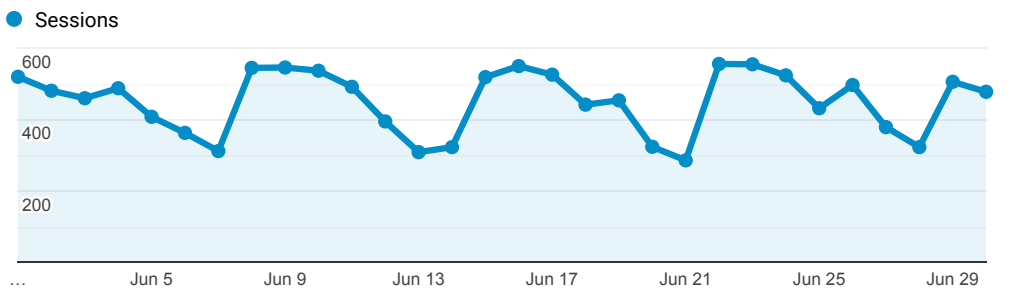

InnReach - Encore - Monthly Stats

Jun 1, 2020 - Jun 30, 2020

All Users
 100.00% Sessions

Sessions

Top Referral Traffic

Source	Sessions
encore.coalliance.org	1,134
catalog.coolcat.org	533
searchmobius.org	481
webpac.slcl.org	461
coolcat.org	295
rivershare.polarislibrary.com	246
slcl.org	240
encore.searchmobius.org	160
mobius-encore.lib.umsystem.edu	155
encore.wdm.iowa.gov	137

Advanced Search

851
 % of Total: 3.22% (26,437)

Facet Clicks

Event Label	Sessions
Video/Film	100
Book/Journal	51
Title	38
Music Audio	33
Author	32
eBooks	29
English	18
Spoken Audio	5
Music Score	4
Subject	4

Direct traffic vs Referred by cluster ...

Traffic Type	Sessions
direct	8,669
referral	4,582
onpage_catalog_view	19

MOBIUS to Prospector Catalog

Event Label	Total Events	Sessions
Prospector Link Click	1,080	675