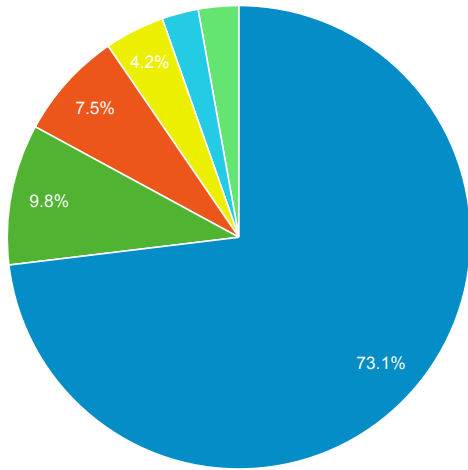

Material Type by Subject

Event Label	Total Events
Book/Journal	2,179
Language And Literature Book/Journal	1,522
Philosophy. Psychology. Religion Book/Journal	1,423
Social Sciences Book/Journal	604
Video/Film	404
Language And Literature Video/Film	389
Medicine Book/Journal	340
Music Audio	313
History: America (National) Book/Journal	203
Auxiliary Sciences Of History Book/Journal	193

Material Type by Record View

■ Book/Journal
■ Video/Film
■ eBooks
■ Music Audio
■ Spoken Audio
■ Other

Material Type by Record View

Event Label	Total Events	Sessions
Book/Journal	7,984	3,784
Video/Film	1,073	660
eBooks	823	501
Music Audio	457	200
Spoken Audio	278	166
(not set)	111	71
Music Score	49	23
Manuscript/Thesis	46	33
Any	29	25
Book/JournalBook/Journal	14	13

External Link Clicks

Event Label	Total Events	Sessions
Prospector Link Click	1,080	675
Searchjavascript:tapestry.form.submit('searchFormComponent', 'searchSubmit');	425	278