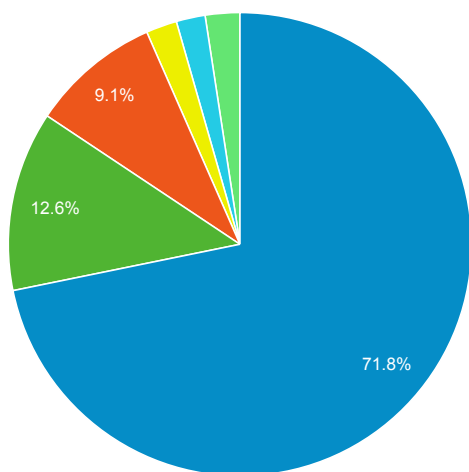

Material Type by Subject

Event Label	Total Events
Book/Journal	1,964
Philosophy. Psychology. Religion Book/Journal	1,608
Language And Literature Book/Journal	1,444
Social Sciences Book/Journal	458
Video/Film	406
Medicine Book/Journal	332
Language And Literature Video/Film	309
History (General) And History Of Europe Book/Journal	268
Auxiliary Sciences Of History Book/Journal	209
Philosophy. Psychology. Religion eBooks	209

Material Type by Record View

■ Book/Journal
■ eBooks
■ Video/Film
■ Music Audio
■ Spoken Audio
■ Other

Material Type by Record View

Event Label	Total Events	Sessions
Book/Journal	7,887	3,358
eBooks	1,379	617
Video/Film	996	536
Music Audio	237	125
Spoken Audio	222	166
Any	82	48
(not set)	61	51
Manuscript/Thesis	32	27
Music Score	24	16
Computer File	17	15

External Link Clicks

Event Label	Total Events	Sessions
Prospector Link Click	658	457
Searchjavascript:tapestry.form.submit('searchFormComponent', 'searchSubmit');	317	225
closejavascript:void(0);	69	54