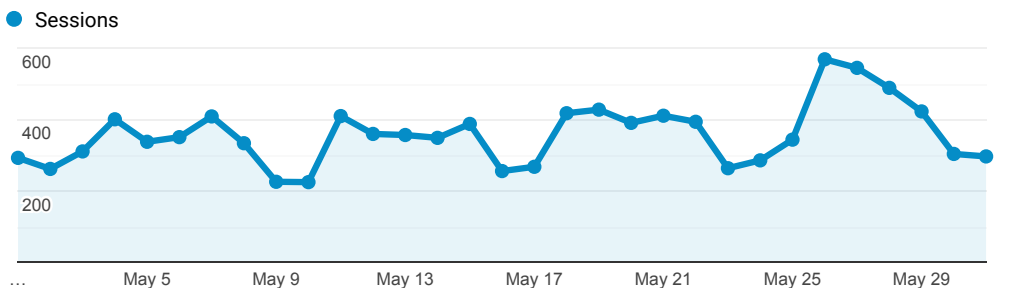

InnReach - Encore - Monthly Stats

May 1, 2020 - May 31, 2020

All Users
100.00% Sessions

Sessions

Top Referral Traffic

Source	Sessions
encore.coalliance.org	796
searchmobius.org	581
catalog.coolcat.org	562
coolcat.org	278
webpac.slcl.org	174
rivershare.polarislibrary.com	148
slcl.org	131
mobius-encore.lib.umsystem.edu	124
encore.wdm.iowa.gov	96
encore.searchmobius.org	84

Advanced Search

670
% of Total: 2.59% (25,845)

Facet Clicks

Event Label	Sessions
Video/Film	86
Book/Journal	51
eBooks	37
Title	33
Author	26
English	23
Music Audio	14
Spoken Audio	9
Subject	7
audiobooks	2

Direct traffic vs Referred by cluster ...

Traffic Type	Sessions
direct	7,160
referral	3,677
onpage_catalog_view	3

MOBIUS to Prospector Catalog

Event Label	Total Events	Sessions
Prospector Link Click	658	457

External Link Clicks

Event Label	Total Events	Sessions
Prospector Link Click	658	457
Searchjavascript:tapestry.form.submit('searchFormComponent', 'searchSubmit');	317	225
closejavascript:void(0);	69	54