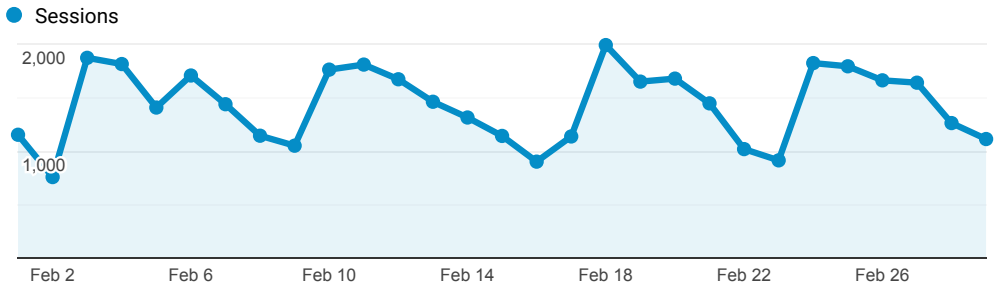

## InnReach - Encore - Monthly Stats

Feb 1, 2020 - Feb 29, 2020

**All Users**  
 100.00% Sessions

### Sessions

### Direct traffic vs Referred by cluster ...

Traffic Type	Sessions
referral	21,550
direct	19,342
onpage_catalog_view	165