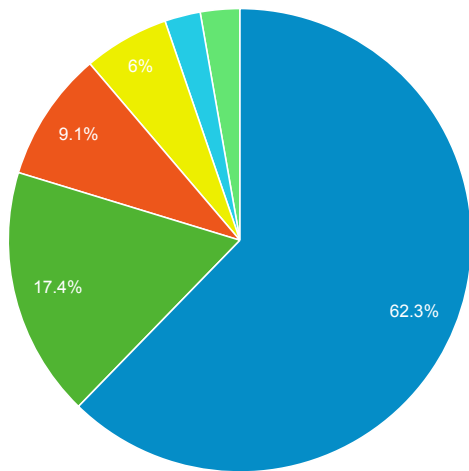

Material Type by Subject

Event Label	Total Events
Book/Journal	6,580
Language And Literature Book/Journal	4,429
Philosophy. Psychology. Religion Book/Journal	3,354
Video/Film	2,778
Music Audio	2,385
Language And Literature Video/Film	2,257
Social Sciences Book/Journal	1,961
Medicine Book/Journal	1,530
History (General) And History Of Europe Book/Journal	916
Fine Arts Book/Journal	880

Material Type by Record View

■ Book/Journal
■ Video/Film
■ Music Audio
■ eBooks
■ Spoken Audio
■ Other

Material Type by Record View

Event Label	Total Events	Sessions
Book/Journal	25,183	11,731
Video/Film	7,055	3,059
Music Audio	3,664	910
eBooks	2,415	1,543
Spoken Audio	1,008	546
Any	349	274
(not set)	269	204
Music Score	190	108
Manuscript/Thesis	120	88
Computer File	72	62

External Link Clicks

Event Label	Total Events	Sessions
Prospector Link Click	6,220	4,184
Searchjavascript:tapestry.form.submit('searchFormComponent', 'searchSubmit');	1,928	1,224