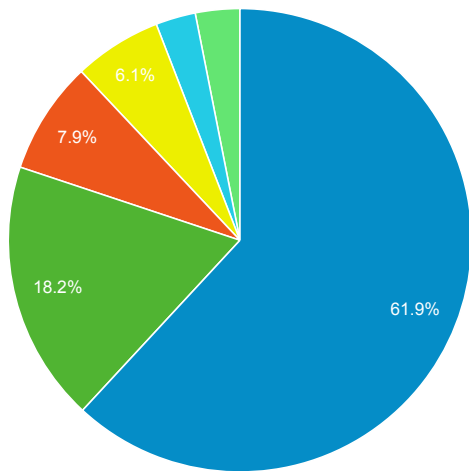

Material Type by Subject

Event Label	Total Events
Book/Journal	6,570
Language And Literature Book/Journal	5,020
Philosophy. Psychology. Religion Book/Journal	3,361
Video/Film	3,157
Language And Literature Video/Film	2,317
Social Sciences Book/Journal	2,098
Music Audio	2,086
Medicine Book/Journal	1,675
Music And Books On Music Book/Journal	755
Science Book/Journal	754

Material Type by Record View

■ Book/Journal
■ Video/Film
■ Music Audio
■ eBooks
■ Spoken Audio
■ Other

Material Type by Record View

Event Label	Total Events	Sessions
Book/Journal	25,822	11,960
Video/Film	7,604	3,299
Music Audio	3,286	957
eBooks	2,557	1,494
Spoken Audio	1,162	661
(not set)	358	267
Any	313	238
Music Score	207	109
Computer File	104	67
Manuscript/Thesis	103	76

External Link Clicks

Event Label	Total Events	Sessions
Prospector Link Click	7,115	4,577
Searchjavascript:tapestry.form.submit('searchFormComponent', 'searchSubmit');	1,898	1,235