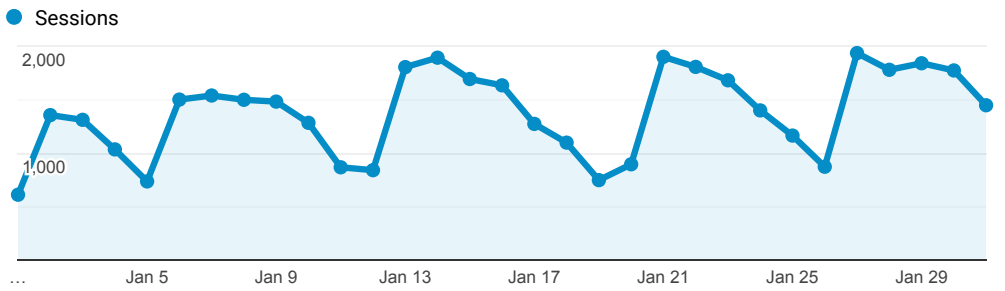

InnReach - Encore - Monthly Stats

Jan 1, 2020 - Jan 31, 2020

All Users
 100.00% Sessions

Sessions

Top Referral Traffic

Source	Sessions
encore.coalliance.org	6,855
catalog.coolcat.org	2,733
encore.slcl.org	2,515
coolcat.org	1,616
searchmobius.org	1,523
webpac.slcl.org	1,476
mobiusconsortium.org	1,017
mobius-encore.lib.umsystem.edu	710
encore.wdm.iowa.gov	658
rivershare.polarislibrary.com	619

Advanced Search

3,954
 % of Total: 3.83% (103,113)

Facet Clicks

Event Label	Sessions
Video/Film	861
Book/Journal	306
Music Audio	271
Title	153
Author	118
eBooks	63
Spoken Audio	55
English	45
Music Score	20
Subject	15

Direct traffic vs Referred by cluster ...

Traffic Type	Sessions
referral	23,015
direct	19,099
onpage_catalog_view	94

MOBIUS to Prospector Catalog

Event Label	Total Events	Sessions
Prospector Link Click	7,115	4,577