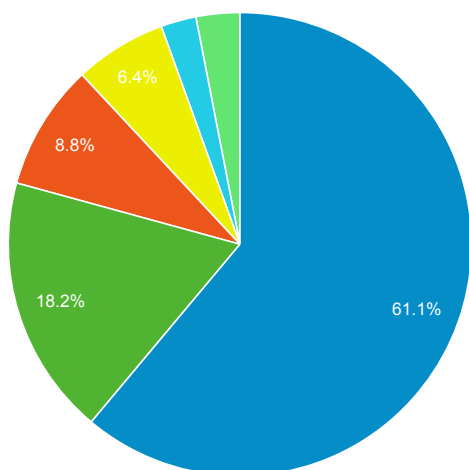

Material Type by Subject

Event Label	Total Events
Book/Journal	7,144
Language And Literature Book/Journal	4,847
Philosophy. Psychology. Religion Book/Journal	3,895
Video/Film	3,316
Language And Literature Video/Film	2,677
Music Audio	2,641
Social Sciences Book/Journal	2,071
Medicine Book/Journal	1,454
Fine Arts Book/Journal	1,079
Music And Books On Music Book/Journal	1,041

Material Type by Record View

■ Book/Journal
■ Video/Film
■ Music Audio
■ eBooks
■ Spoken Audio
■ Other

Material Type by Record View

Event Label	Total Events	Sessions
Book/Journal	27,436	12,371
Video/Film	8,161	3,502
Music Audio	3,948	1,115
eBooks	2,887	1,849
Spoken Audio	1,106	605
(not set)	386	265
Music Score	260	113
Any	249	213
Manuscript/Thesis	163	123
Computer File	99	69

External Link Clicks

Event Label	Total Events	Sessions
Prospector Link Click	6,573	4,625
Searchjavascript:tapestry.form.submit('searchFormComponent', 'searchSubmit');	2,135	1,358