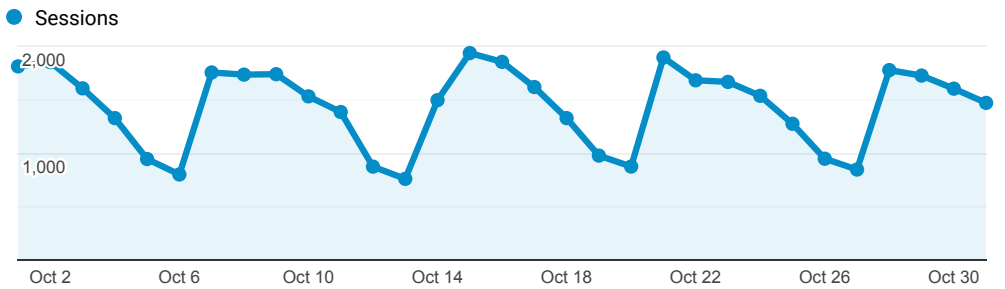

InnReach - Encore - Monthly Stats

Oct 1, 2019 - Oct 31, 2019

All Users
100.00% Sessions

Sessions

Top Referral Traffic

| Source | Sessions |
|--------------------------------|----------|
| encore.coalliance.org | 6,477 |
| coolcat.org | 3,841 |
| catalog.coolcat.org | 2,405 |
| encore.slcl.org | 2,126 |
| searchmobius.org | 1,737 |
| webpac.slcl.org | 1,349 |
| mobiusconsortium.org | 885 |
| mobius-encore.lib.umsystem.edu | 573 |
| encore.searchmobius.org | 465 |
| rivershare.polarislibrary.com | 452 |

Advanced Search

4,529
% of Total: 4.08% (110,893)

Facet Clicks

| Event Label | Sessions |
|---------------|----------|
| Video/Film | 704 |
| Book/Journal | 332 |
| Music Audio | 187 |
| Title | 122 |
| Author | 95 |
| eBooks | 67 |
| Spoken Audio | 53 |
| English | 48 |
| Music Score | 30 |
| United States | 28 |

Direct traffic vs Referred by cluster ...

| Traffic Type | Sessions |
|---------------------|----------|
| referral | 24,135 |
| direct | 19,992 |
| onpage_catalog_view | 10 |

MOBIUS to Prospector Catalog

External Link Clicks

| Event Label | Total Events | Sessions |
|---|--------------|----------|
| Prospector Link Click | 6,573 | 4,625 |
| Searchjavascript:tapestry.form.submit('searchFormComponent', 'searchSubmit'); | 2,135 | 1,358 |