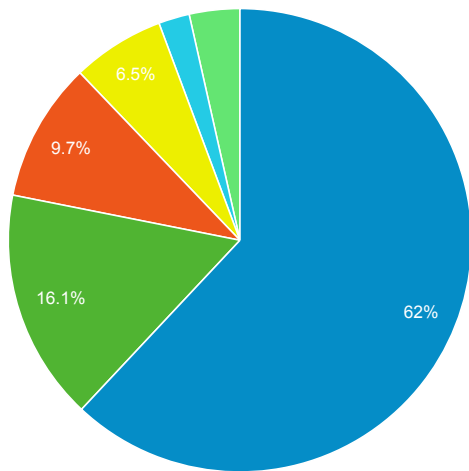

Material Type by Subject

Event Label	Total Events
Book/Journal	6,981
Language And Literature Book/Journal	5,089
Philosophy. Psychology. Religion Book/Journal	3,290
Video/Film	2,873
Music Audio	2,688
Language And Literature Video/Film	2,190
Social Sciences Book/Journal	1,851
Medicine Book/Journal	1,380
Music And Books On Music Book/Journal	971
Science Book/Journal	790

Material Type by Record View

■ Book/Journal
■ Video/Film
■ Music Audio
■ eBooks
■ Spoken Audio
■ Other

Material Type by Record View

Event Label	Total Events	Sessions
Book/Journal	26,151	11,810
Video/Film	6,810	2,994
Music Audio	4,106	983
eBooks	2,724	1,598
Spoken Audio	912	560
(not set)	388	265
Any	328	209
Music Score	278	142
Manuscript/Thesis	156	108
Computer File	78	62

External Link Clicks

Event Label	Total Events	Sessions
Prospector Link Click	6,763	4,441
Searchjavascript:tapestry.form.submit('searchFormComponent', 'searchSubmit');	2,098	1,278