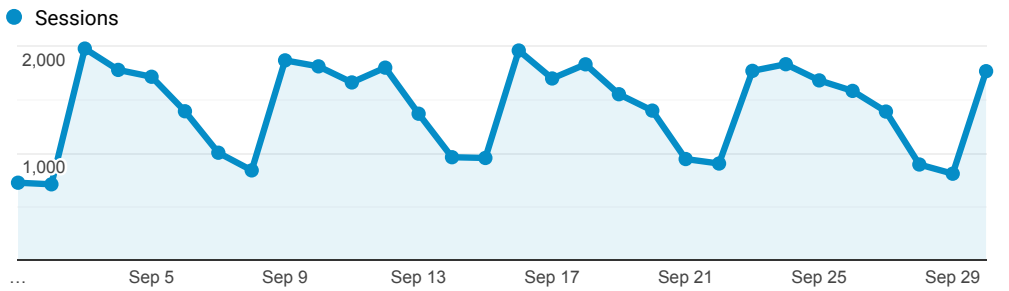

InnReach - Encore - Monthly Stats

Sep 1, 2019 - Sep 30, 2019

All Users
100.00% Sessions

Sessions

Top Referral Traffic

Source	Sessions
encore.coalliance.org	6,182
coolcat.org	3,820
catalog.coolcat.org	2,246
encore.slcl.org	2,080
searchmobius.org	1,351
webpac.slcl.org	1,349
mobiusconsortium.org	826
mobius-encore.lib.umsystem.edu	630
encore.wdm.iowa.gov	626
rivershare.polarislibrary.com	463

Advanced Search

4,473
% of Total: 4.28% (104,549)

Facet Clicks

Event Label	Sessions
Video/Film	688
Book/Journal	351
Music Audio	189
Title	108
Author	92
eBooks	65
English	54
Spoken Audio	35
Subject	23
Music Score	18

Direct traffic vs Referred by cluster ...

Traffic Type	Sessions
referral	23,638
direct	18,491
onpage_catalog_view	23

MOBIUS to Prospector Catalog

Event Label	Total Events	Sessions
Prospector Link Click	6,763	4,441