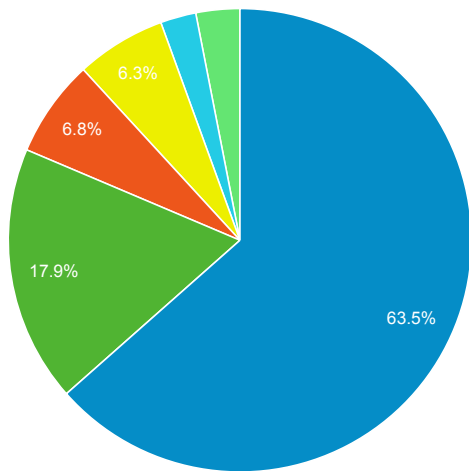

Material Type by Subject

Event Label	Total Events
Book/Journal	5,653
Language And Literature Book/Journal	5,309
Philosophy. Psychology. Religion Book/Journal	3,807
Language And Literature Video/Film	2,512
Video/Film	2,362
Social Sciences Book/Journal	1,876
Music Audio	1,686
Medicine Book/Journal	1,477
Science Book/Journal	934
Music And Books On Music Book/Journal	806

Material Type by Record View

■ Book/Journal
■ Video/Film
■ Music Audio
■ eBooks
■ Spoken Audio
■ Other

Material Type by Record View

Event Label	Total Events	Sessions
Book/Journal	24,872	11,088
Video/Film	7,016	2,973
Music Audio	2,663	858
eBooks	2,458	1,367
Spoken Audio	974	567
Any	409	190
(not set)	291	219
Music Score	198	77
Manuscript/Thesis	68	58
Computer File	41	39

External Link Clicks

Event Label	Total Events	Sessions
Prospector Link Click	6,780	4,607
Searchjavascript:tapestry.form.submit('searchFormComponent', 'searchSubmit');	2,078	1,233