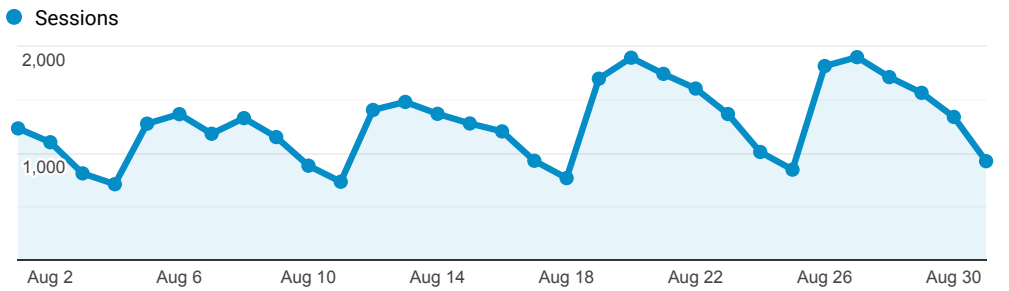

InnReach - Encore - Monthly Stats

Aug 1, 2019 - Aug 31, 2019

All Users
 100.00% Sessions

Sessions

Top Referral Traffic

Source	Sessions
encore.coalliance.org	6,616
coolcat.org	3,947
catalog.coolcat.org	2,643
encore.slcl.org	2,174
webpac.slcl.org	1,293
searchmobius.org	1,209
encore.wdm.iowa.gov	866
mobiusconsortium.org	853
mobius-encore.lib.umsystem.edu	550
rivershare.polarislibrary.com	518

Advanced Search

4,323
 % of Total: 4.46% (96,974)

Facet Clicks

Event Label	Sessions
Video/Film	713
Book/Journal	265
Music Audio	212
Title	145
Author	134
English	46
eBooks	40
Spoken Audio	38
dvd video discs	16
Music Score	15

Direct traffic vs Referred by cluster ...

Traffic Type	Sessions
referral	23,942
direct	15,228
onpage_catalog_view	10
qr	2

MOBIUS to Prospector Catalog

Event Label	Total Events	Sessions
Prospector Link Click	6,780	4,607