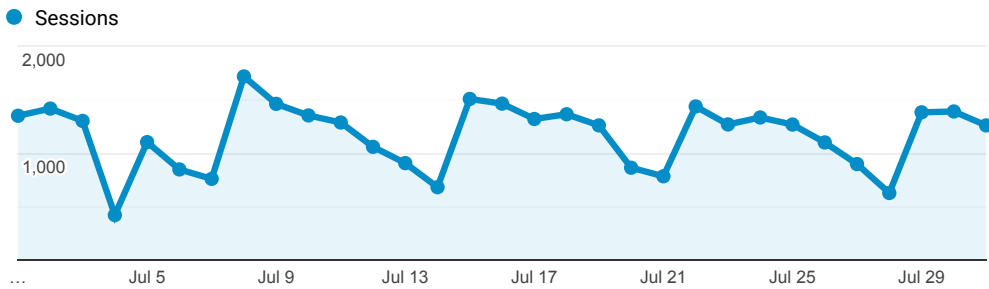

InnReach - Encore - Monthly Stats

Jul 1, 2019 - Jul 31, 2019

All Users
100.00% Sessions

Sessions

Top Referral Traffic

Source	Sessions
encore.coalliance.org	6,712
coolcat.org	3,760
catalog.coolcat.org	2,205
encore.slcl.org	2,205
webpac.slcl.org	1,291
searchmobius.org	1,104
mobiusconsortium.org	667
rivershare.polarislibrary.com	564
encore.wdm.iowa.gov	563
prospector.coalliance.org	347

Advanced Search

3,006
% of Total: 3.35% (89,652)

Facet Clicks

Event Label	Sessions
Video/Film	779
Music Audio	290
Book/Journal	239
Author	191
Title	111
English	46
Spoken Audio	44
eBooks	38
United States	15
Music Score	12

Direct traffic vs Referred by cluster ...

Traffic Type	Sessions
referral	22,129
direct	13,635
onpage_catalog_view	22

MOBIUS to Prospector Catalog

Event Label	Total Events	Sessions
Prospector Link Click	6,858	4,571