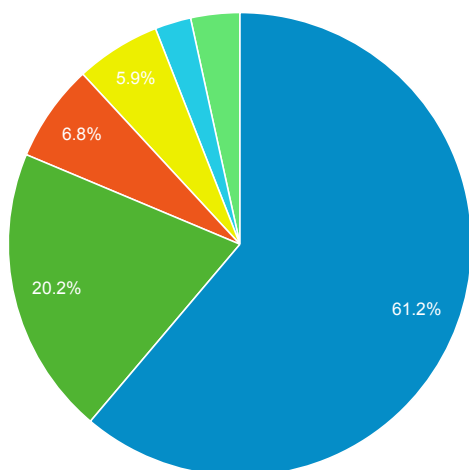

Material Type by Subject

Event Label	Total Events
Language And Literature Book/Journal	4,978
Book/Journal	4,864
Philosophy. Psychology. Religion Book/Journal	3,673
Language And Literature Video/Film	2,822
Video/Film	2,170
Social Sciences Book/Journal	1,616
Music Audio	1,378
Medicine Book/Journal	1,147
Music And Books On Music Book/Journal	685
Auxiliary Sciences Of History Book/Journal	578

Material Type by Record View

■ Book/Journal
■ Video/Film
■ Music Audio
■ eBooks
■ Spoken Audio
■ Other

Material Type by Record View

Event Label	Total Events	Sessions
Book/Journal	22,087	9,371
Video/Film	7,278	3,129
Music Audio	2,459	809
eBooks	2,140	1,108
Spoken Audio	909	477
Any	450	209
(not set)	278	211
Music Score	199	65
Manuscript/Thesis	75	52
Computer File	61	52

External Link Clicks

Event Label	Total Events	Sessions
Prospector Link Click	6,858	4,571
Searchjavascript:tapestry.form.submit('searchFormComponent', 'searchSubmit');	1,415	897