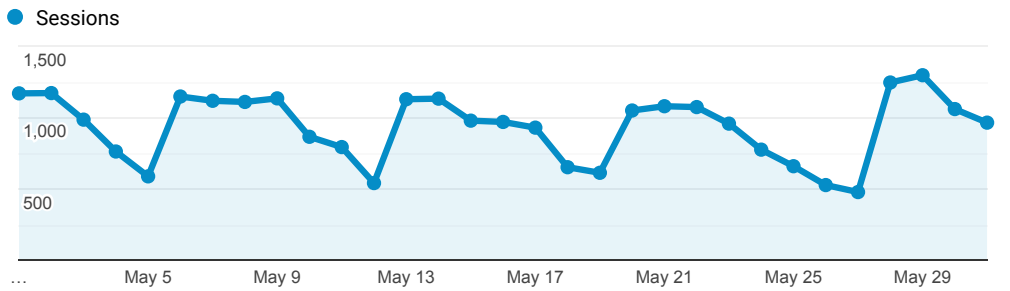

InnReach - Encore - Monthly Stats

May 1, 2019 - May 31, 2019

All Users
 100.00% Sessions

Sessions

Top Referral Traffic

Source	Sessions
encore.coalliance.org	5,421
coolcat.org	3,447
catalog.coolcat.org	2,134
searchmobius.org	959
encore.wdm.iowa.gov	572
rivershare.polarislibrary.com	572
mobiusconsortium.org	528
mobius-encore.lib.umsystem.edu	409
prospector.coalliance.org	402
swan.searchmobius.org	265

Advanced Search

2,030
 % of Total: 3.15% (64,378)

Facet Clicks

Event Label	Sessions
Video/Film	563
Book/Journal	216
Music Audio	161
Title	94
Author	87
eBooks	39
English	37
Spoken Audio	35
Music Score	18
Any	8

Direct traffic vs Referred by cluster ...

Traffic Type	Sessions
referral	17,305
direct	11,136
qr	3
onpage_catalog_view	1

MOBIUS to Prospector Catalog

Event Label	Total Events	Sessions
Prospector Link Click	4,025	3,052