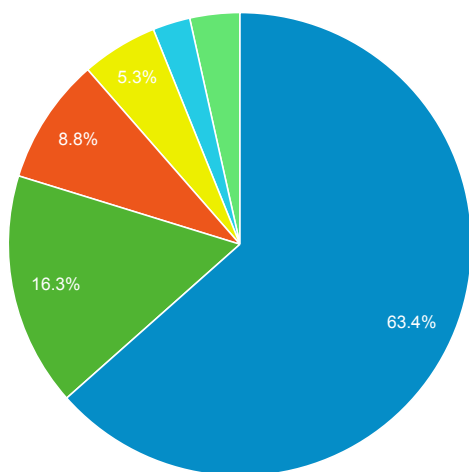

Material Type by Subject

Event Label	Total Events
Language And Literature Book/Journal	3,998
Book/Journal	3,359
Philosophy. Psychology. Religion Book/Journal	2,476
Language And Literature Video/Film	1,751
Social Sciences Book/Journal	1,357
Music Audio	1,105
Medicine Book/Journal	972
Video/Film	942
Music And Books On Music Book/Journal	546
No Subject Book/Journal	492

Material Type by Record View

■ Book/Journal
■ Video/Film
■ Music Audio
■ eBooks
■ Spoken Audio
■ Other

Material Type by Record View

Event Label	Total Events	Sessions
Book/Journal	16,884	7,782
Video/Film	4,343	2,103
Music Audio	2,346	653
eBooks	1,414	955
Spoken Audio	696	421
Music Score	244	77
(not set)	232	163
Any	146	127
Manuscript/Thesis	67	55
Computer File	46	36

External Link Clicks

Event Label	Total Events	Sessions
Prospector Link Click	4,025	3,052
Searchjavascript:tapestry.form.submit('searchFormComponent', 'searchSubmit');	952	663