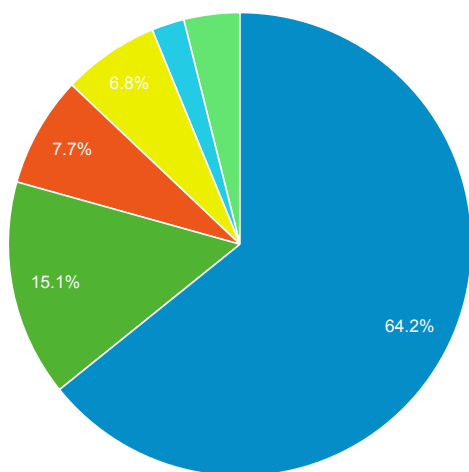

Direct traffic vs Referred by cluster ...

Traffic Type	Sessions
referral	20,310
direct	12,617

MOBIUS to Prospector Catalog

Event Label	Total Events	Sessions
Prospector Link Click	4,368	3,243

Prospector Catalogs to MOBIUS

Source	Sessions
encore.coalliance.org	5,541
prospector.coalliance.org	420

856 Link Clicks eMO & Sage ONLY

Event Label	Total Events	Sessions
eMO Link	124	95

Material Type by Subject

Event Label	Total Events
Language And Literature Book/Journal	4,205
Book/Journal	3,947
Philosophy. Psychology. Religion Book/Journal	2,531
Social Sciences Book/Journal	2,028
Language And Literature Video/Film	1,990
Medicine Book/Journal	1,194
Music Audio	1,091
Video/Film	1,042
Music And Books On Music Book/Journal	617
Auxiliary Sciences Of History Book/Journal	554

Material Type by Record View

■ Book/Journal
 ■ Video/Film
 ■ Music Audio
 ■ eBooks
 ■ Spoken Audio
 ■ Other

Material Type by Record View

Event Label	Total Events	Sessions
Book/Journal	19,690	9,348
Video/Film	4,639	2,266
Music Audio	2,371	666
eBooks	2,070	1,320
Spoken Audio	698	395
Music Score	324	88
(not set)	227	167
Any	210	184
Manuscript/Thesis	100	81
Computer File	67	52