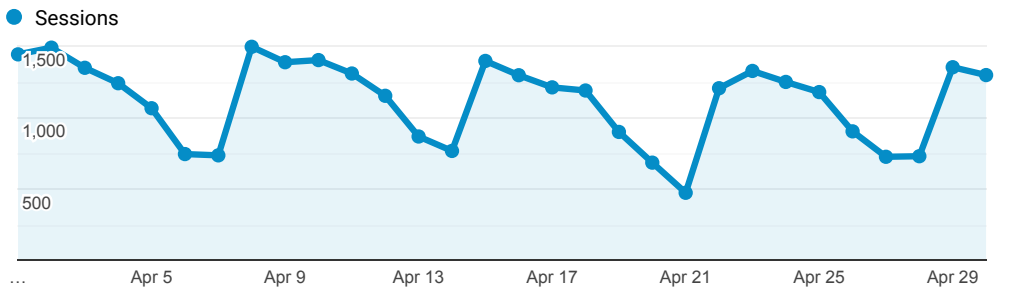

InnReach - Encore - Monthly Stats

Apr 1, 2019 - Apr 30, 2019

All Users
100.00% Sessions

Sessions

Top Referral Traffic

Source	Sessions
encore.coalliance.org	5,541
coolcat.org	3,507
catalog.coolcat.org	2,017
swan.searchmobius.org	1,317
searchmobius.org	1,115
encore.wdm.iowa.gov	610
rivershare.polarislibrary.com	534
avalon.searchmobius.org	502
mobiusconsortium.org	492
mobius-encore.lib.umsystem.edu	491

Advanced Search

2,413
% of Total: 3.23% (74,624)

Facet Clicks

Event Label	Sessions
Video/Film	637
Book/Journal	218
Music Audio	133
Title	104
Author	69
eBooks	49
Spoken Audio	34
English	31
Subject	20
United States	8

Direct traffic vs Referred by cluster ...

Traffic Type	Sessions
referral	20,310
direct	12,617

MOBIUS to Prospector Catalog

Event Label	Total Events	Sessions
Prospector Link Click	4,368	3,243

Prospector Catalogs to MOBIUS