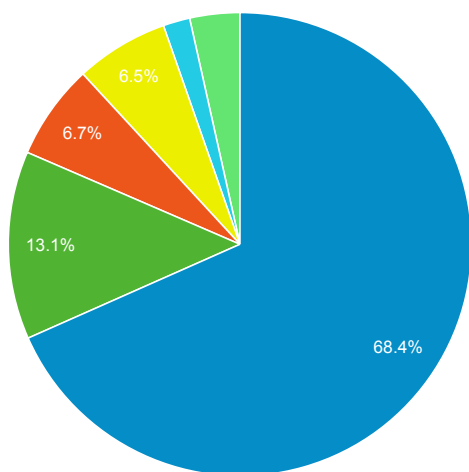

Material Type by Subject

Event Label	Total Events
Language And Literature Book/Journal	4,355
Book/Journal	3,916
Philosophy. Psychology. Religion Book/Journal	2,807
Social Sciences Book/Journal	1,997
Language And Literature Video/Film	1,607
Medicine Book/Journal	1,289
Video/Film	1,032
Music Audio	968
History (General) And History Of Europe Book/Journal	835
Science Book/Journal	819

Material Type by Record View

■ Book/Journal
■ Video/Film
■ eBooks
■ Music Audio
■ Spoken Audio
■ Other

Material Type by Record View

Event Label	Total Events	Sessions
Book/Journal	21,669	10,227
Video/Film	4,160	1,980
eBooks	2,109	1,370
Music Audio	2,060	589
Spoken Audio	592	345
Music Score	274	86
(not set)	241	177
Any	184	158
Manuscript/Thesis	114	74
Computer File	32	30

External Link Clicks

Event Label	Total Events	Sessions
Prospector Link Click	4,093	3,080
Searchjavascript:tapestry.form.submit('searchFormComponent', 'searchSubmit');	1,249	860