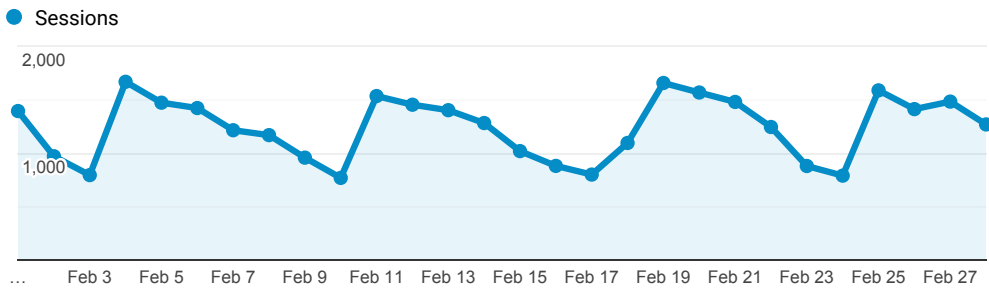

## InnReach - Encore - Monthly Stats

Feb 1, 2019 - Feb 28, 2019

All Users  
100.00% Sessions

### Sessions

### Direct traffic vs Referred by cluster ...

Traffic Type	Sessions
referral	22,673
direct	11,448