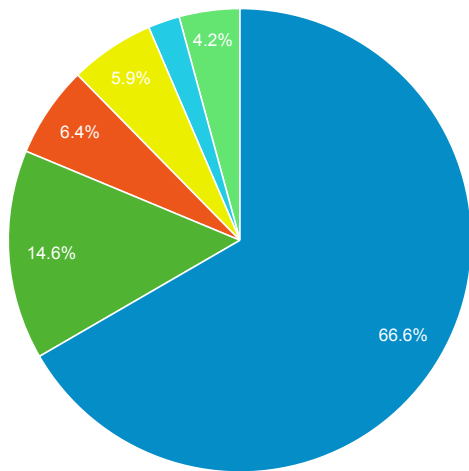

Material Type by Subject

Event Label	Total Events
Language And Literature Book/Journal	4,444
Book/Journal	3,914
Philosophy. Psychology. Religion Book/Journal	2,691
Social Sciences Book/Journal	1,912
Language And Literature Video/Film	1,741
Medicine Book/Journal	1,190
Video/Film	884
Music Audio	850
History (General) And History Of Europe Book/Journal	609
Music And Books On Music Book/Journal	588

Material Type by Record View

■ Book/Journal
■ Video/Film
■ eBooks
■ Music Audio
■ Spoken Audio
■ Other

Material Type by Record View

Event Label	Total Events	Sessions
Book/Journal	19,669	9,066
Video/Film	4,317	1,924
eBooks	1,879	1,206
Music Audio	1,745	521
Spoken Audio	652	382
(not set)	312	222
Music Score	222	67
Any	154	124
Manuscript/Thesis	121	90
eMO eBook	110	36

External Link Clicks

Event Label	Total Events	Sessions
Prospector Link Click	3,599	2,815
Searchjavascript:tapestry.form.submit('searchFormComponent', 'searchSubmit');	1,251	873