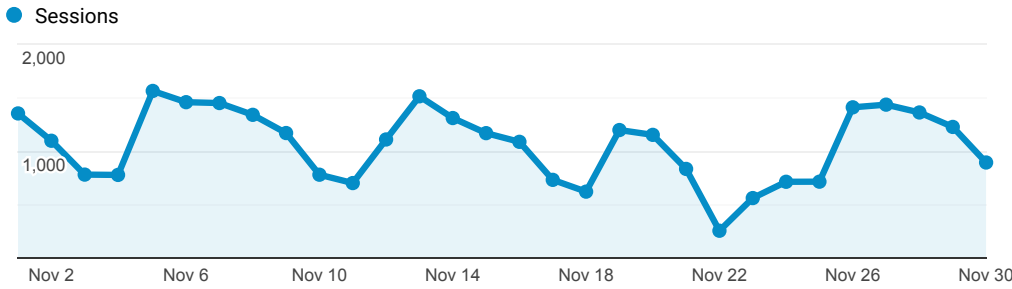

## InnReach - Encore - Monthly Stats

Nov 1, 2018 - Nov 30, 2018

**All Users**  
 100.00% Sessions

### Sessions

### Direct traffic vs Referred by cluster ...

Traffic Type	Sessions
referral	22,232
direct	9,048
onpage_catalog_view	2
qr	1