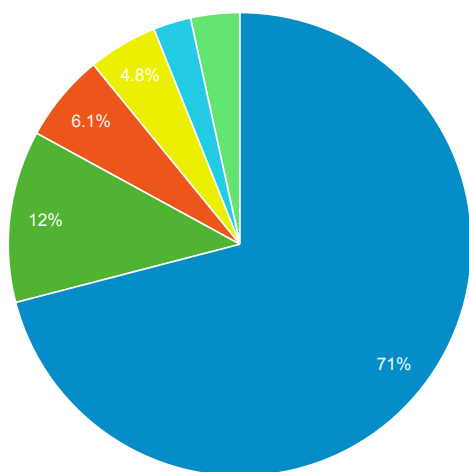

Direct traffic vs Referred by cluster ...

Traffic Type	Sessions
referral	26,589
direct	10,159

MOBIUS to Prospector Catalog

Event Label	Total Events	Sessions
Prospector Link Click	3,883	3,009

Prospector Catalogs to MOBIUS

Source	Sessions
encore.coalliance.org	5,114
prospector.coalliance.org	587

856 Link Clicks eMO & Sage ONLY

Event Label	Total Events	Sessions
eMO Link	43	39

Material Type by Subject

Event Label	Total Events
Language And Literature Book/Journal	5,157
Book/Journal	4,848
Philosophy. Psychology. Religion Book/Journal	2,947
Social Sciences Book/Journal	2,910
Language And Literature Video/Film	1,572
Medicine Book/Journal	1,419
Political Science Book/Journal	972
Video/Film	915
History (General) And History Of Europe Book/Journal	891
Music Audio	850

Material Type by Record View

■ Book/Journal
 ■ Video/Film
 ■ eBooks
 ■ Music Audio
 ■ Spoken Audio
 ■ Other

Material Type by Record View

Event Label	Total Events	Sessions
Book/Journal	25,250	11,460
Video/Film	4,270	2,039
eBooks	2,187	1,440
Music Audio	1,721	489
Spoken Audio	937	471
(not set)	356	270
Music Score	167	90
Manuscript/Thesis	164	118
Any	82	68
eMO eBook	70	61