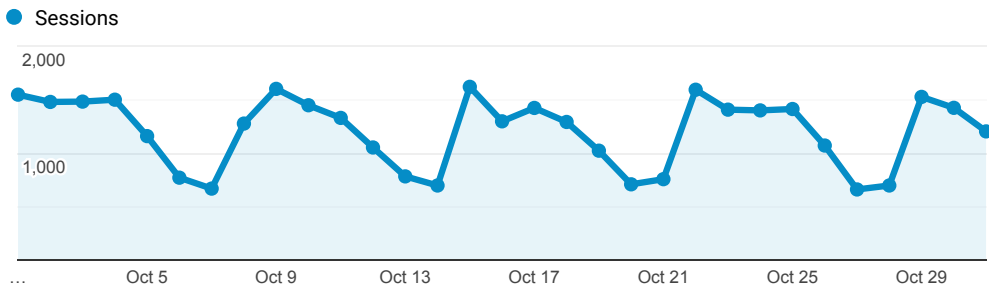

InnReach - Encore - Monthly Stats

Oct 1, 2018 - Oct 31, 2018

All Users
100.00% Sessions

Sessions

Top Referral Traffic

Source	Sessions
encore.coalliance.org	5,114
coolcat.org	3,592
swan.searchmobius.org	2,099
catalog.coolcat.org	1,964
kc-towers.searchmobius.org	1,815
bridges.searchmobius.org	1,616
searchmobius.org	1,459
avalon.searchmobius.org	976
archway.searchmobius.org	950
arthur.searchmobius.org	858

Advanced Search

3,208
% of Total: 3.82% (83,928)

Facet Clicks

Event Label	Sessions
Video/Film	543
Book/Journal	309
Music Audio	132
Title	87
Author	83
Spoken Audio	67
English	58
eBooks	39
Subject	17
United States	12

Direct traffic vs Referred by cluster ...

Traffic Type	Sessions
referral	26,589
direct	10,159

MOBIUS to Prospector Catalog

Event Label	Total Events	Sessions
Prospector Link Click	3,883	3,009

Prospector Catalogs to MOBIUS