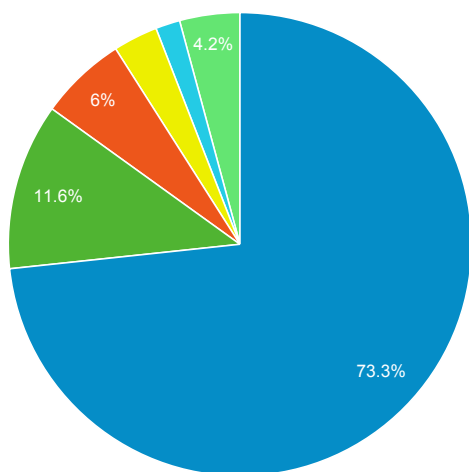

Direct traffic vs Referred by cluster ...

Traffic Type	Sessions
referral	34,796
direct	5,659

MOBIUS to Prospector Catalog

Event Label	Total Events	Sessions
Prospector Link Click	3,273	2,704

Prospector Catalogs to MOBIUS

Source	Sessions
encore.coalliance.org	4,558
prospector.coalliance.org	586

856 Link Clicks eMO & Sage ONLY

Event Label	Total Events	Sessions
eMO Link	176	143

Material Type by Subject

Event Label	Total Events
Language And Literature Book/Journal	7,078
Book/Journal	5,907
Philosophy. Psychology. Religion Book/Journal	2,680
Social Sciences Book/Journal	1,946
Language And Literature Video/Film	1,502
Medicine Book/ Journal	1,317
Video/Film	939
Science Book/Journal	862
Music And Books On Music Book/Journal	692
History (General) And History Of Europe Book/Journal	609

Material Type by Record View

■ Book/Journal
 ■ Video/Film
 ■ eBooks
 ■ Music Audio
 ■ Spoken Audio
 ■ Other

Material Type by Record View

Event Label	Total Events	Sessions
Book/Journal	25,926	12,583
Video/Film	4,109	2,240
eBooks	2,139	1,443
Music Audio	1,101	518
Spoken Audio	603	413
eMO eBook	447	220
(not set)	293	206
Music Score	240	105
Manuscript/Thesis	106	89
Computer File	74	42