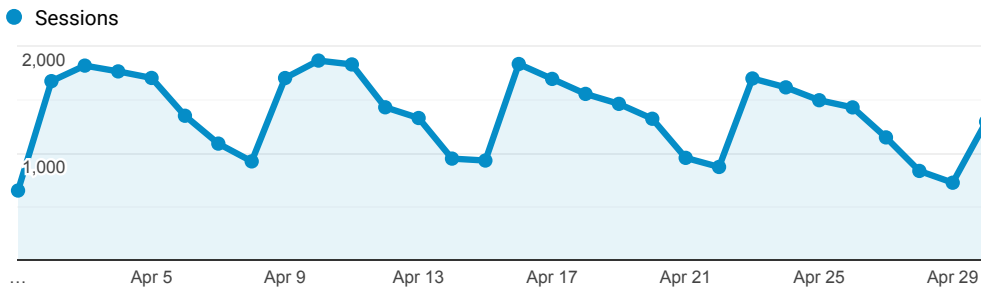

InnReach - Encore - Monthly Stats

Apr 1, 2018 - Apr 30, 2018

All Users
100.00% Sessions

Sessions

Top Referral Traffic

Source	Sessions
searchmobius.org	11,395
encore.coalliance.org	4,558
coolcat.org	2,639
catalog.coolcat.org	1,919
kc-towers.searchmobius.org	1,784
bridges.searchmobius.org	1,700
swan.searchmobius.org	1,671
arthur.searchmobius.org	1,253
avalon.searchmobius.org	1,070
archway.searchmobius.org	919

Advanced Search

3,764
% of Total: 4.55% (82,744)

Facet Clicks

Event Label	Sessions
Video/Film	448
Book/Journal	312
Music Audio	97
Title	76
Author	75
eBooks	50
Spoken Audio	46
English	30
Subject	16
Music Score	13

Direct traffic vs Referred by cluster ...

Traffic Type	Sessions
referral	34,796
direct	5,659

MOBIUS to Prospector Catalog

Event Label	Total Events	Sessions
Prospector Link Click	3,273	2,704

Prospector Catalogs to MOBIUS