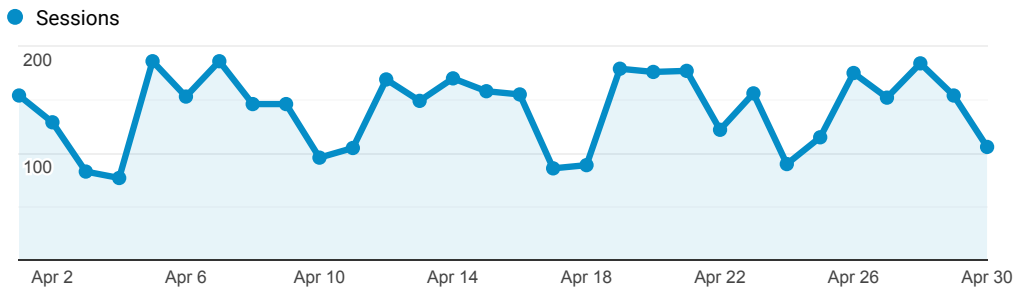

## > Classic - Membership - Monthly Stats

Apr 1, 2021 - Apr 30, 2021

● All Users  
100.00% Sessions

### Sessions

### Direct traffic vs Referred by cluster ...

Traffic Type	Sessions
referral	2,906
direct	1,260

### Navigation Button Clicks

Event Label	Total Events	Sessions
Start Over	1,031	768
Regular Display	639	440
Return to Browse	302	98
Next Record	179	51
Previous Record	51	28
Log off	38	32
Limit/Sort Search	30	25
Modify Search	29	25
Another Search	24	23
MARC Display	24	17