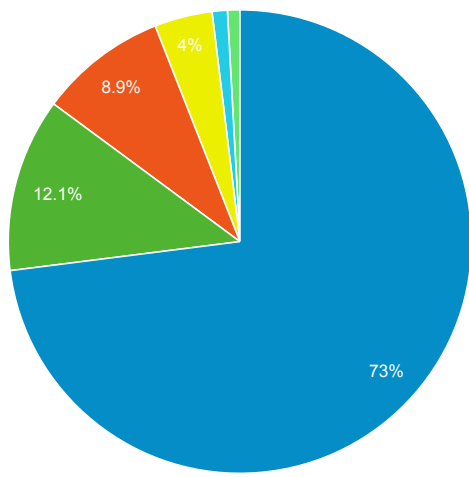

Material Type by Record View

Event Label	Total Events	Sessions
book	5,566	2,253
ebook	925	378
film	679	223
musicalsound	308	64
cdbook	81	50
manuscript	26	15
printedmusic	17	9
computerfile	14	9
archive	7	5
kit	1	1

Navigation Button Clicks

Event Label	Total Events	Sessions
Start Over	1,031	768
Regular Display	639	440
Return to Browse	302	98
Next Record	179	51
Previous Record	51	28
Log off	38	32
Limit/Sort Search	30	25
Modify Search	29	25
Another Search	24	23
MARC Display	24	17

External Link Clicks

Event Label	Total Events	Sessions
Prospector Link Click	376	207
MOBIUS Libraries https://mobiusconsortium.org/branch-map	90	86
eMO External Link Click	49	47
please contact your library. http://mobiusconsortium.org/list-of-mobius-branches	7	7
ProQuest Ebook Central MU online access via http://proxy.mul.missouri.edu/login?url=https://ebookcentral.proquest.com/lib/umcolumbia-ebooks/detail.action?docID=3030810	5	3
SLU full text http://bv2iu6vi2n-search.serialsolutions.com/?V=1.0&L=HY2-116V-12N8C-1