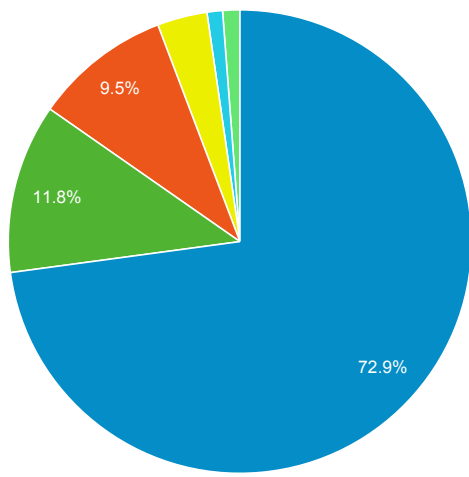

Event Label	Total Events	Sessions
Prospector Link Click	288	165

Prospector Catalogs to MOBIUS

Source	Sessions
encore.coalliance.org	3
prospector.coalliance.org	3

856 Link Clicks eMO & Sage ONLY

Event Label	Total Events	Sessions
eMO Link	2	2

Request Events - ID Help & Find Clu...

Event Label	Total Events	Sessions
ID Help Button Link - Classic	6	1

Material Type by Record View

Event Label	Total Events	Sessions
book	5,520	2,199
ebook	896	393
film	723	242
musicalsound	264	59
cdbook	82	53
manuscript	29	19
printedmusic	18	11
computerfile	16	10
kit	10	4
map	7	4