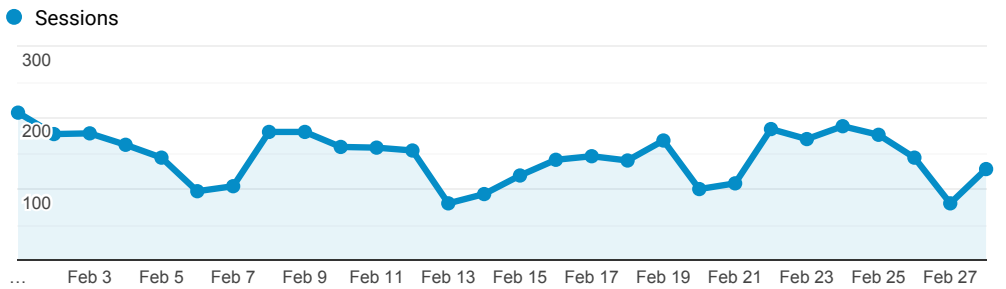

> Classic - Membership - Monthly Stats

Feb 1, 2021 - Feb 28, 2021

All Users
100.00% Sessions

Sessions

Top Referral Traffic

Source	Sessions
searchmobius.org	1,236
merlin.lib.umsystem.edu	1,150
coolcat.org	805
webpac.slcl.org	692
slcl.org	594
tulsalibrary.org	415
rivershare.polarislibrary.com	406
encore.searchmobius.org	352
mobius-encore.lib.umsystem.edu	276
library.truman.edu	210

Search Types

Event Label	Total Events	Sessions
Keyword	1,751	881
Title	1,216	684
Keyword Search	619	170
Author	574	346
Title Search	151	77
Subject	109	57
Standard Number	85	32
Journals, Magazines, Papers	55	23
Author Search	50	28
Subject (Library of Congress)	49	39