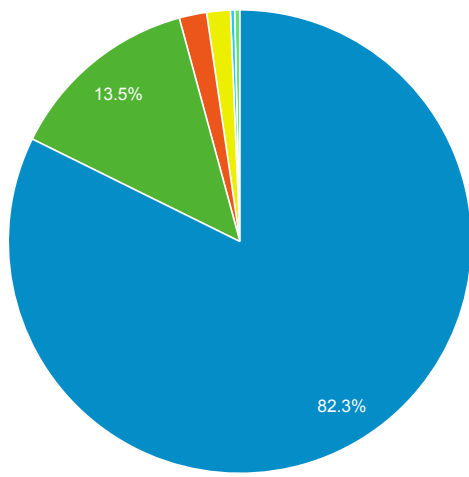

Prospector Catalogs to MOBIUS

Source	Sessions
prospector.coalliance.org	5
encore.coalliance.org	4

856 Link Clicks eMO & Sage ONLY

Event Label	Total Events	Sessions
eMO Link	2	2

Request Events - ID Help & Find Clu...

Event Label	Total Events	Sessions
There is no data for this view.		

Material Type by Record View

Event Label	Total Events	Sessions
(not set)	38,424	8,367
book	6,293	2,391
film	893	277
ebook	769	372
musicalsound	137	56
cdbook	94	55
printedmusic	46	14
manuscript	17	13
computerfile	9	6
map	4	3