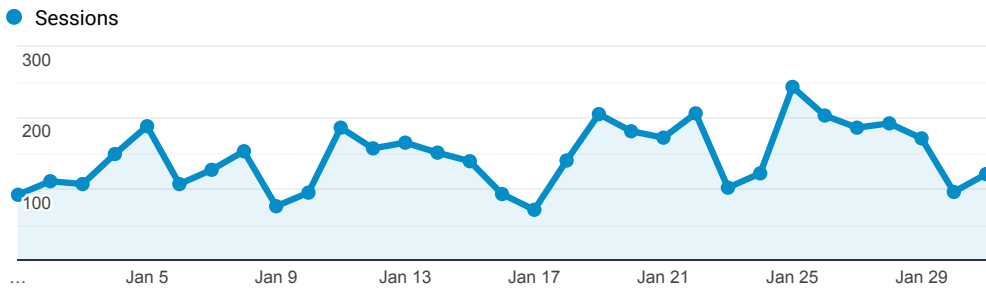

> Classic - Membership - Monthly Stats

Jan 1, 2021 - Jan 31, 2021

All Users
100.00% Sessions

Sessions

Top Referral Traffic

Source	Sessions
searchmobius.org	1,258
merlin.lib.umsystem.edu	1,237
coolcat.org	963
webpac.slcl.org	683
slcl.org	545
tulsalibrary.org	489
rivershare.polarislibrary.com	484
encore.searchmobius.org	385
mobius-encore.lib.umsystem.edu	325
encore.coalliance.org	301

Search Types

Event Label	Total Events	Sessions
Keyword	2,139	981
Title	1,389	802
Author	693	421
Keyword Search	565	175
Title Search	180	88
Subject	150	62
Standard Number	119	44
Subject (Library of Congress)	79	57
Journals, Magazines, Papers	56	14
Author Search	51	31

Material Type by Record View

(not set) book film ebook musicalsound Other

Direct traffic vs Referred by cluster ...

Traffic Type	Sessions
referral	2,999
direct	1,469

MOBIUS to Prospector Catalog

Event Label	Total Events	Sessions
Prospector Link Click	341	189

Navigation Button Clicks

Event Label	Total Events	Sessions
Start Over	1,428	947
Regular Display	907	582
Return to Browse	277	103
Next Record	159	43
Previous Record	48	31
Log off	38	29
Another Search	35	29
MARC Display	35	23
Limit/Sort Search	28	25
Save Record	23	20