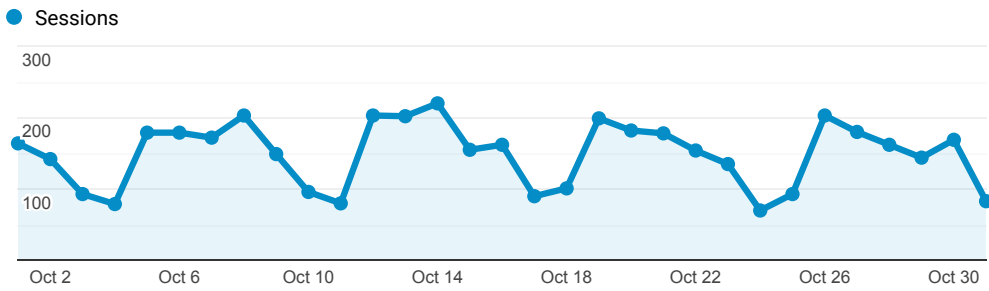

> Classic - Membership - Monthly Stats

Oct 1, 2020 - Oct 31, 2020

All Users
100.00% Sessions

Sessions

Top Referral Traffic

Source	Sessions
searchmobius.org	1,189
merlin.lib.umsystem.edu	1,147
coolcat.org	870
encore.coalliance.org	743
webpac.slcl.org	691
encore.searchmobius.org	454
rivershare.polarislibrary.com	419
slcl.org	366
mobius-encore.lib.umsystem.edu	303
library.truman.edu	195

Search Types

Event Label	Total Events	Sessions
Title	1,929	794
Keyword	1,895	870
Author	613	351
Keyword Search	501	134
Standard Number	113	34
Subject	109	52
Title Search	99	61
Subject (Library of Congress)	68	52
Author Search	56	39
Journals, Magazines, Papers	55	29

Navigation Button Clicks

Event Label	Total Events	Sessions
Start Over	1,178	800
Regular Display	703	484
Next Record	399	76
Return to Browse	220	108
Previous Record	61	37
MARC Display	51	38
Limit/Sort Search	47	33
Modify Search	38	27
Log off	29	29
Another Search	28	28