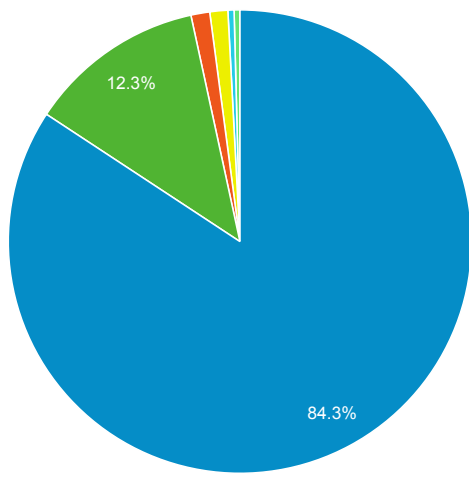

Event Label	Total Events	Sessions
Prospector Link Click	230	139

Prospector Catalogs to MOBIUS

Source	Sessions
encore.coalliance.org	5
prospector.coalliance.org	2

856 Link Clicks eMO & Sage ONLY

Event Label	Total Events	Sessions
eMO Link	4	4

Request Events - ID Help & Find Clu...

Event Label	Total Events	Sessions
There is no data for this view.		

Material Type by Record View

Event Label	Total Events	Sessions
(not set)	47,755	10,406
book	6,994	2,454
ebook	744	389
film	711	252
musicalsound	242	76
cdbook	95	58
printedmusic	56	24
computerfile	32	18
map	24	7
manuscript	19	14