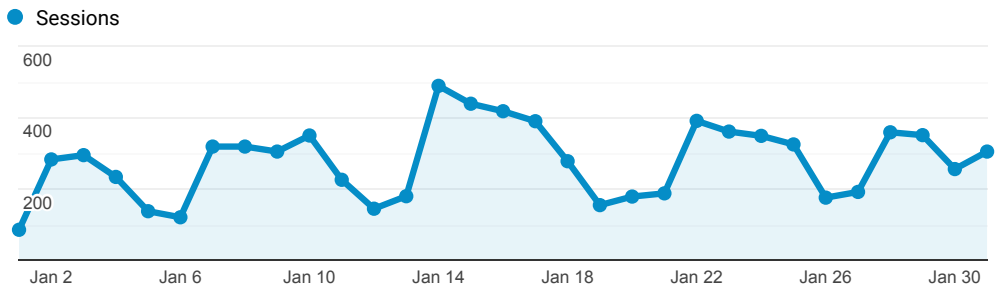

## > Classic - Membership - Monthly Stats

Jan 1, 2019 - Jan 31, 2019

All Users  
100.00% Sessions

### Sessions

### Search Types

Event Label	Total Events	Sessions
Title	4,572	1,592
Keyword	3,865	1,923
Author	1,249	689
OCLC Number Search	1,134	38
Keyword Search	856	349
Standard Number	468	148
Subject	266	78
Title Search	201	120
OCLC Number	160	93
Limit/Sort Search	150	58

### Direct traffic vs Referred by cluster ...

Traffic Type	Sessions
referral	7,174
direct	1,326