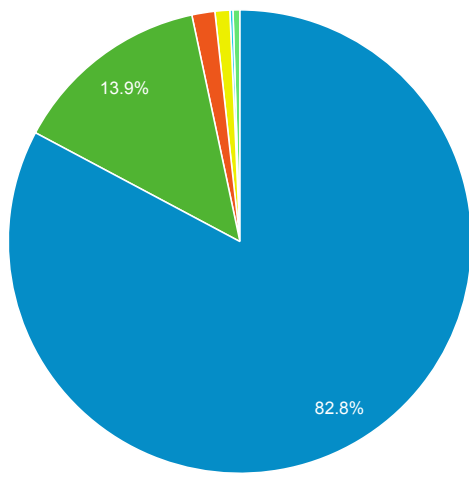

Material Type by Record View

Event Label	Total Events	Sessions
(not set)	92,966	16,959
book	15,590	5,501
ebook	1,801	823
film	1,160	444
cdbook	241	125
musicalsound	228	92
manuscript	96	43
printedmusic	94	40
map	40	18
emo_ebooks_red	36	21

Navigation Button Clicks

Event Label	Total Events	Sessions
Start Over	2,149	1,507
Regular Display	1,509	980
Another Search	596	71
Next Record	496	122
Return to Browse	455	180
Previous Record	189	74
Limit/Sort Search	109	55
Modify Search	67	51
MARC Display	56	40
Log off	45	38

External Link Clicks

Event Label	Total Events	Sessions
Find your cluster.	629	503
Prospector Link Click	400	317
MOBIUS Librarieshttps://mobiusconsortium.org/branch-map	220	203
eMO External Link Click	108	98
https://www.surveymonkey.com/r/7FBLJKR	64	59
What is MOBIUS?http://mobiusconsortium.org/general	50	48
See display by cluster)	42	20