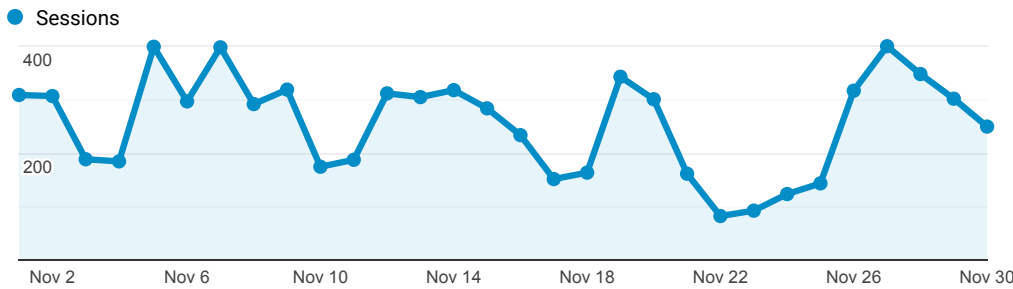

> Classic - Membership - Monthly Stats

Nov 1, 2018 - Nov 30, 2018

All Users
100.00% Sessions

Sessions

Top Referral Traffic

Source	Sessions
encore.coalliance.org	4,918
coolcat.org	3,257
catalog.coolcat.org	1,946
merlin.lib.umsystem.edu	1,661
swan.searchmobius.org	1,612
bridges.searchmobius.org	1,240
kc-towers.searchmobius.org	1,025
searchmobius.org	898
archway.searchmobius.org	757
avalon.searchmobius.org	687

Search Types

Event Label	Total Events	Sessions
Title	3,794	1,302
Keyword	3,381	1,610
Keyword Search	1,038	337
Author	1,025	550
OCLC Number Search	714	23
Subject	234	98
Title Search	210	107
OCLC Number	107	62
Standard Number	107	81
Author Search	81	51

Material Type by Record View

(not set) book ebook film musicalsound Other

Direct traffic vs Referred by cluster ...

Traffic Type	Sessions
referral	6,409
direct	1,209
social	1

MOBIUS to Prospector Catalog

Event Label	Total Events	Sessions
Prospector Link Click	301	249

Navigation Button Clicks

Event Label	Total Events	Sessions
Start Over	1,596	1,127
Regular Display	1,127	742
Return to Browse	456	169
Next Record	390	100
Another Search	373	43
Previous Record	230	80
MARC Display	119	52
Modify Search	61	43
Home	45	43
Limit/Sort Search	39	35