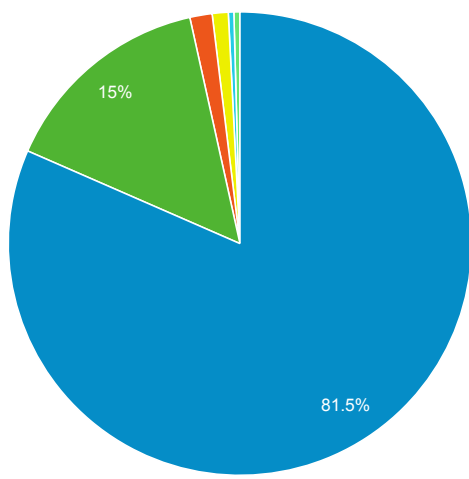

Prospector Catalogs to MOBIUS

Source	Sessions
encore.coalliance.org	80
prospector.coalliance.org	5

856 Link Clicks eMO & Sage ONLY

Event Label	Total Events	Sessions
eMO Link	10	9

Request Events - ID Help & Find Clu...

Event Label	Total Events	Sessions
Find Your Cluster Link - Classic	528	416
ID Help Button Link - Classic	59	36

Material Type by Record View

Event Label	Total Events	Sessions
(not set)	77,908	13,983
book	14,307	4,652
ebook	1,485	706
film	1,066	368
musicalsound	368	99
cdbook	134	90
manuscript	71	47
printedmusic	68	30
computerfile	39	10
emo_ebooks_red	33	23