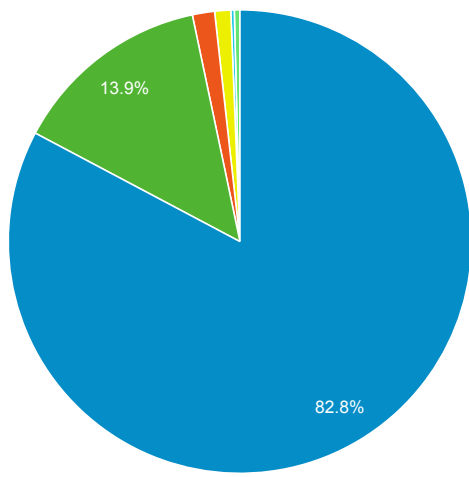

Material Type by Record View

Event Label	Total Events	Sessions
(not set)	84,769	16,341
book	14,284	5,277
ebook	1,587	797
film	1,145	385
cdbook	249	128
musicalsound	174	93
printedmusic	70	42
manuscript	69	48
emo_ebooks_red	32	22
computerfile	26	19

Navigation Button Clicks

Event Label	Total Events	Sessions
Start Over	1,905	1,345
Regular Display	1,356	939
Return to Browse	423	185
Next Record	384	116
Another Search	252	58
Previous Record	126	61
MARC Display	103	67
Limit/Sort Search	93	59
Modify Search	69	51
Home	56	50

External Link Clicks

Event Label	Total Events	Sessions
Find your cluster.	615	494
Prospector Link Click	392	297
MOBIUS Librarieshttps://mobiusconsortium.org/branch-map	218	193
eMO External Link Click	111	103
https://www.surveymonkey.com/r/7FBLJKR	58	53
See display by cluster)	45	37
What is MOBIUS?https://mobiusconsortium.org/general	41	40