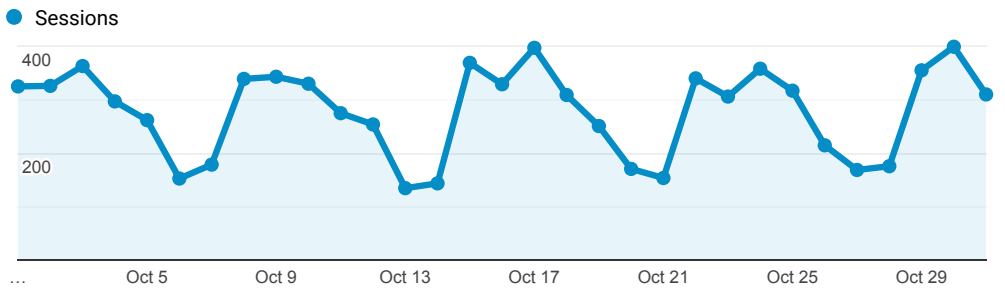

## > Classic - Membership - Monthly Stats

Oct 1, 2018 - Oct 31, 2018

All Users  
100.00% Sessions

### Sessions

### Direct traffic vs Referred by cluster ...

Traffic Type	Sessions
referral	7,282
direct	1,287

### Navigation Button Clicks

Event Label	Total Events	Sessions
Start Over	1,905	1,345
Regular Display	1,356	939
Return to Browse	423	185
Next Record	384	116
Another Search	252	58
Previous Record	126	61
MARC Display	103	67
Limit/Sort Search	93	59
Modify Search	69	51
Home	56	50